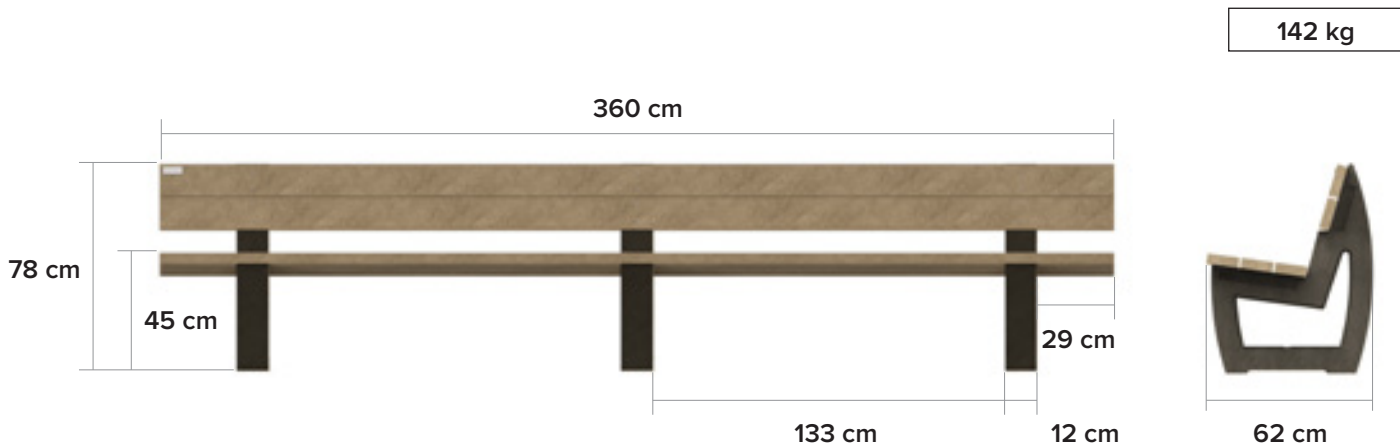

## Bonn ML 360

longer (360 cm) version of the standard Bonn bench

## measurements