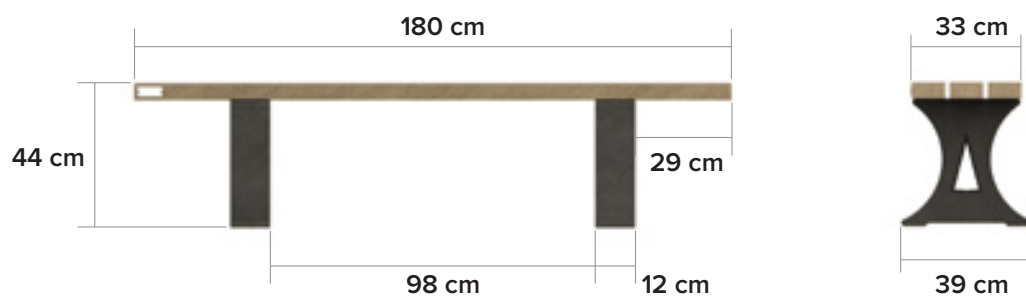

Bonn ZL

bench without back

measurements

50 kg

available colours

Boards

- Ural Black
- Quartz Brown
- Sand Beige
- Mineral Grey
- Andes Green

Legs