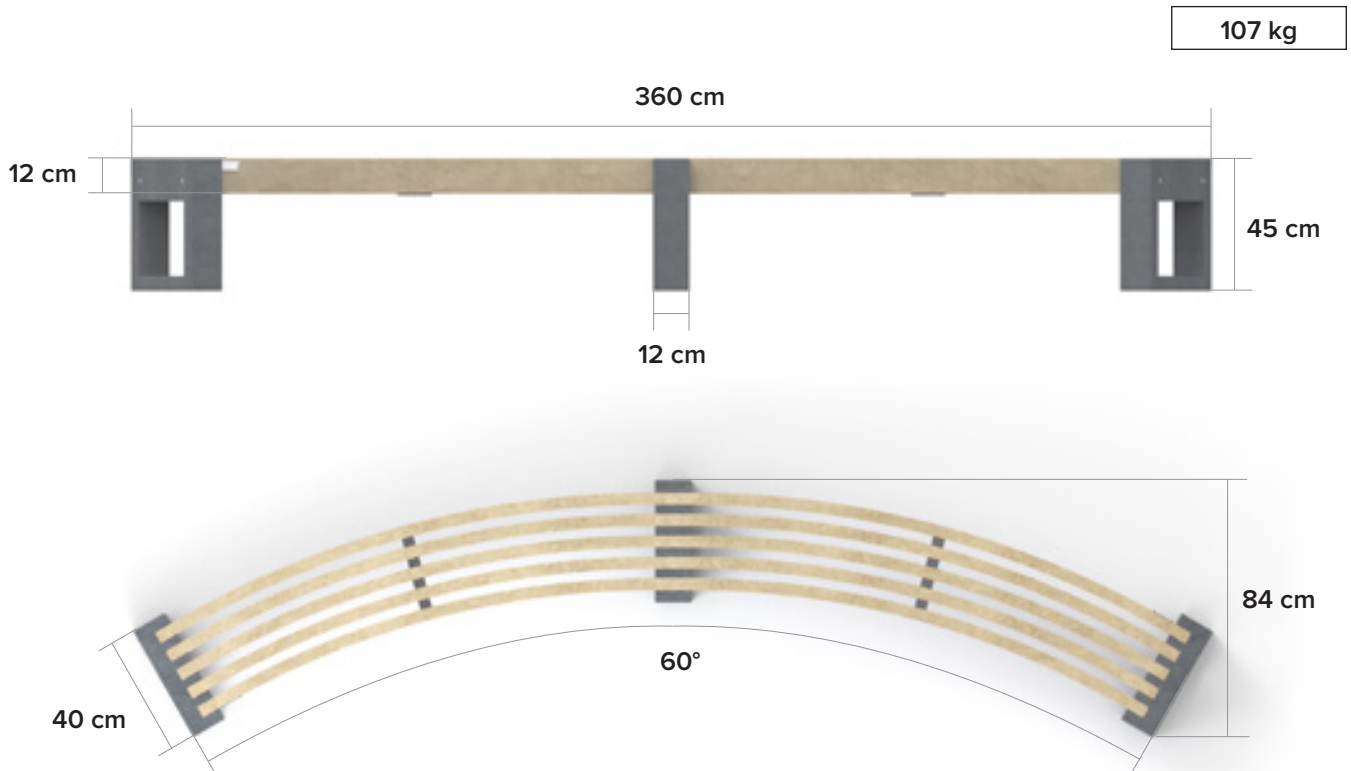

Canvas 360 ARC

Let's have a rest

measurements

available colours

Boards

- Quartz Brown
- Mineral Grey
- Sand Beige
- Ural Black

Legs

- Ural Black

main advantages

100% plastic waste

Maintenance free

Rot-proof

Natural texture

Graffiti resistant

Splinter-free

Coloured throughout

Weatherproof

Completely recyclable

anchoring

reinforcement

Metal strip screwed underneath the 5 boards.

nice in combination with