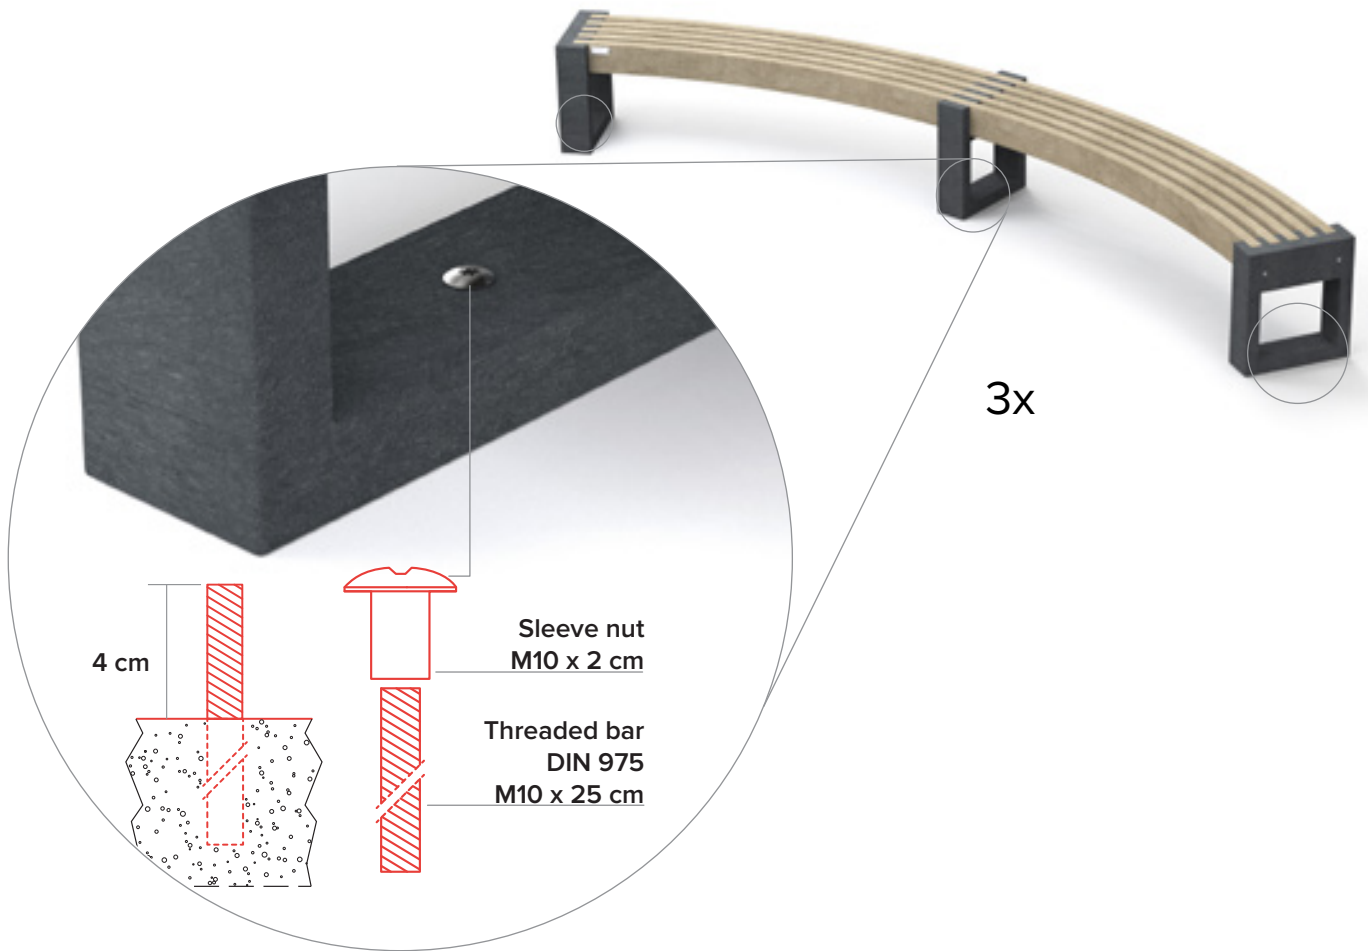

Canvas 360 ARC

Let's have a rest

measurements

available colours

Boards

- Quartz Brown
- Mineral Grey
- Sand Beige
- Ural Black

Legs

- Ural Black

main advantages

100% plastic waste

Maintenance free

Rot-proof

Natural texture

Graffiti resistant

Splinter-free

Coloured throughout

Weatherproof

Completely recyclable

anchoring

reinforcement

Metal strip screwed underneath the 5 boards.

nice in combination with