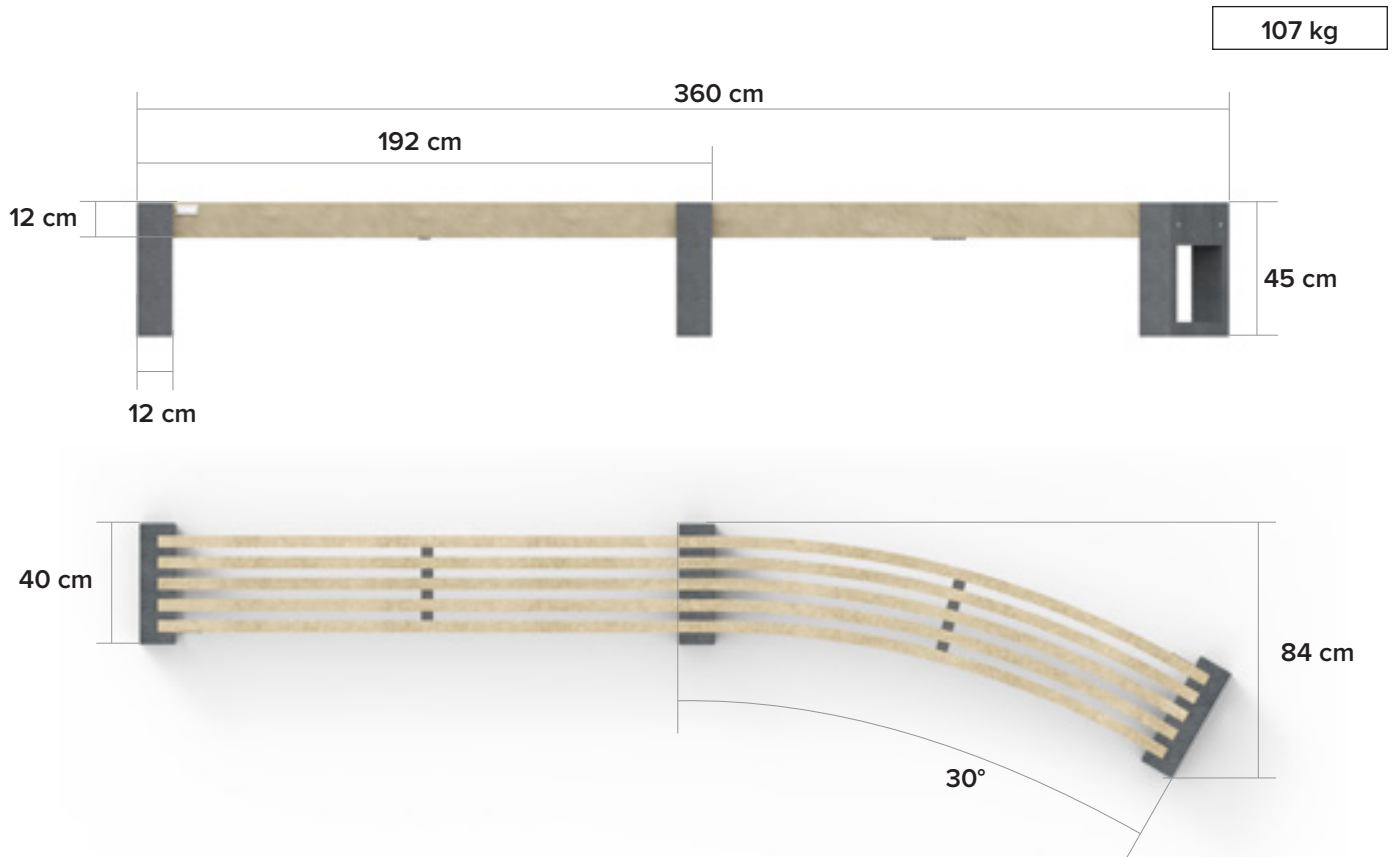

Canvas 360 CURVE

Let's have a rest

measurements

available colours

Boards

- Quartz Brown
- Mineral Grey
- Sand Beige
- Ural Black

Legs

- Ural Black

main advantages

100% plastic waste

Maintenance free

Rot-proof

Natural texture

Graffiti resistant

Splinter-free

Coloured throughout

Weatherproof

Completely recyclable

anchoring

reinforcement

Metal strip screwed underneath the 5 boards.

nice in combination with