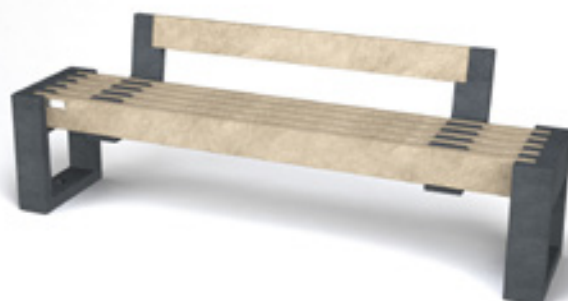

Canvas 180

with or without back

canvas 180

canvas 180 ML

measurements

available colours

Boards

- Quartz Brown
- Mineral Grey
- Sand Beige
- Ural Black

Legs

- Ural Black

main advantages

100% plastic waste

Maintenance free

Rot-proof

Natural texture

Graffiti resistant

Splinter-free

Coloured throughout

Weatherproof

Completely recyclable

nice in combination with

anchoring

reinforcement

Metal strip screwed underneath the 5 boards.