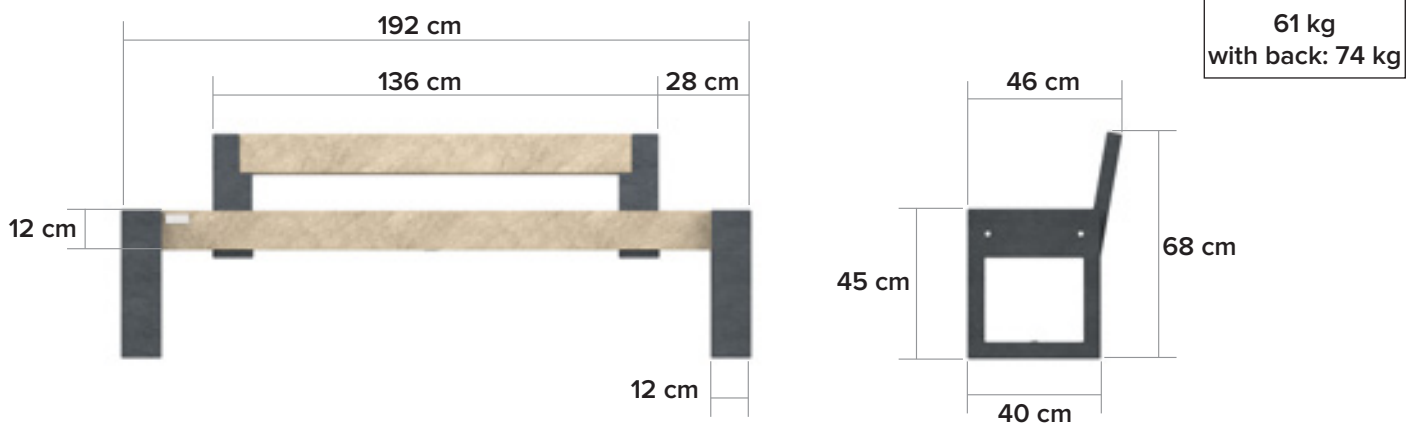

Canvas 180

with or without back

canvas 180

canvas 180 ML

measurements

available colours

Boards

- Quartz Brown
- Mineral Grey
- Sand Beige
- Ural Black

Legs

- Ural Black

main advantages

100% plastic waste

Maintenance free

Rot-proof

Natural texture

Graffiti resistant