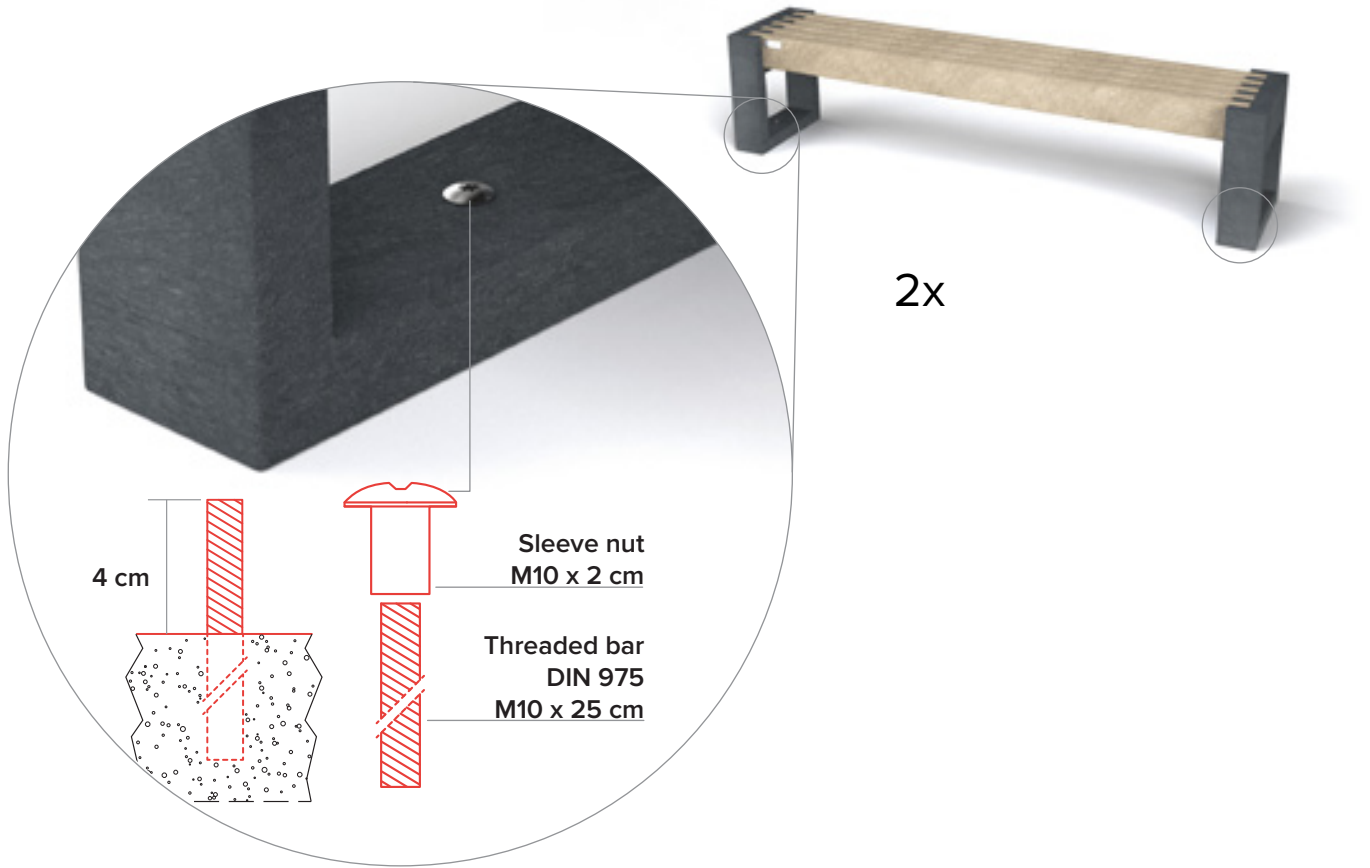

Legs

- Ural Black

main advantages

100% plastic waste

Maintenance free

Rot-proof

Natural texture

Graffiti resistant

Splinter-free

Coloured throughout

Weatherproof

Completely recyclable

nice in combination with

anchoring

reinforcement

Metal strip screwed underneath the 5 boards.