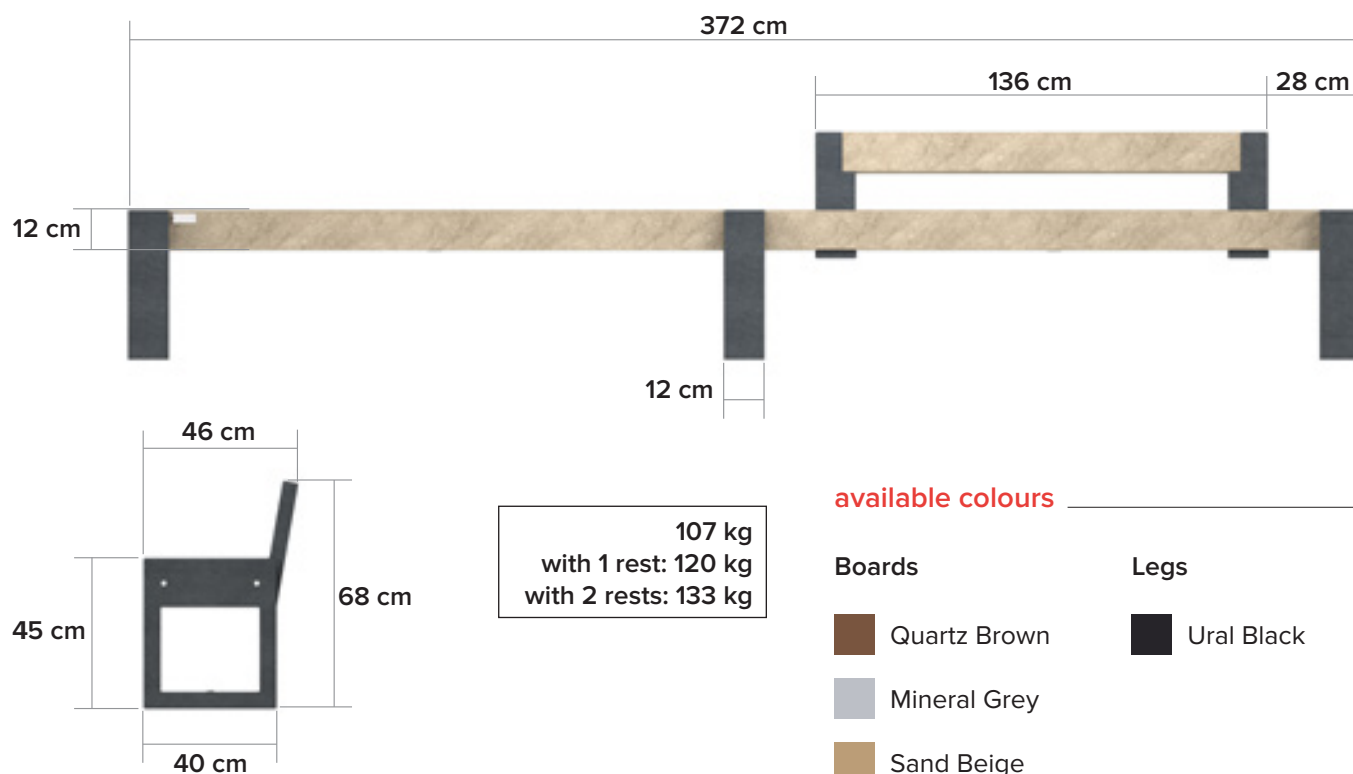

# Canvas 360

for a long rest

canvas 360

canvas 360 1L

canvas 360 1R

canvas 360 2N

canvas 360 2DL

canvas 360 2DR

measurements (model 360 1R)

available colours

Boards

- Quartz Brown
- Mineral Grey
- Sand Beige
- Ural Black

Legs

- Ural Black

main advantages

100% plastic waste

## reinforcement

Metal strip screwed  
underneath the 5 boards.