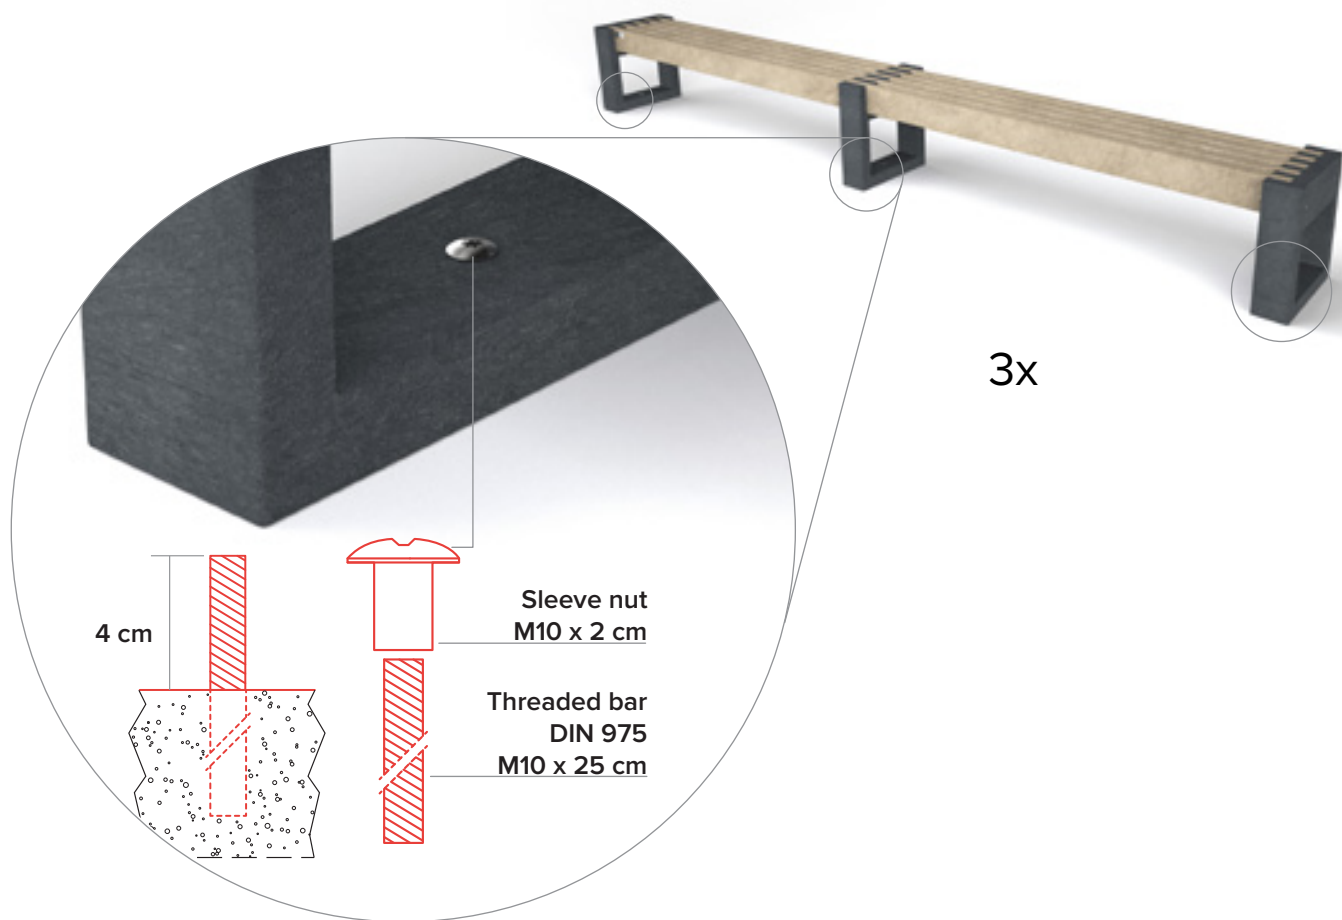

measurements (model 360 1R)

available colours

Boards

- Quartz Brown
- Mineral Grey
- Sand Beige
- Ural Black

Legs

- Ural Black

main advantages

100% plastic waste

## reinforcement

Metal strip screwed  
underneath the 5 boards.