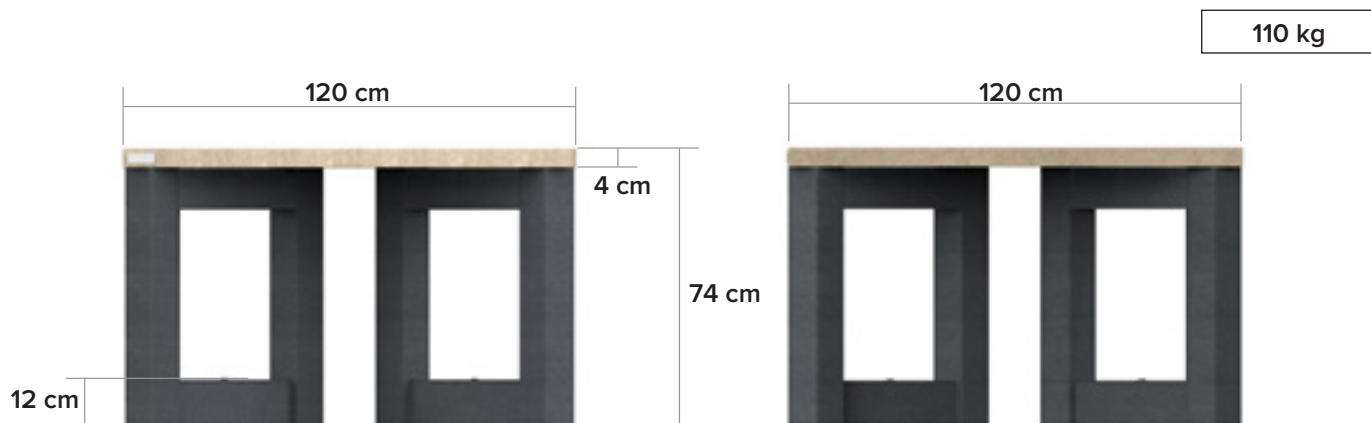

Canvas T

square table

measurements

available colours

Boards

- Quartz Brown
- Mineral Grey
- Sand Beige
- Ural Black

Legs

- Ural Black