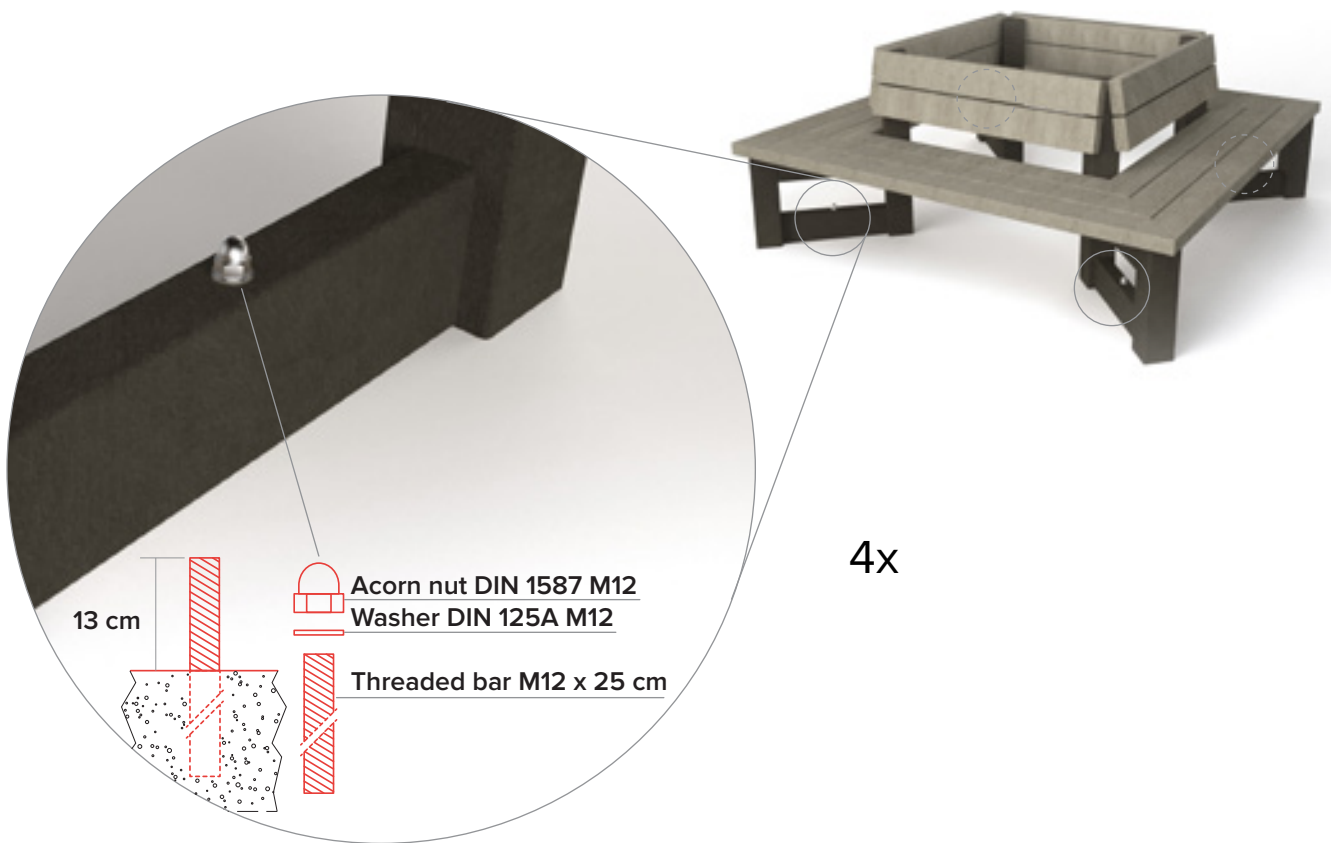

anchoring

reinforcement

nice in combination with