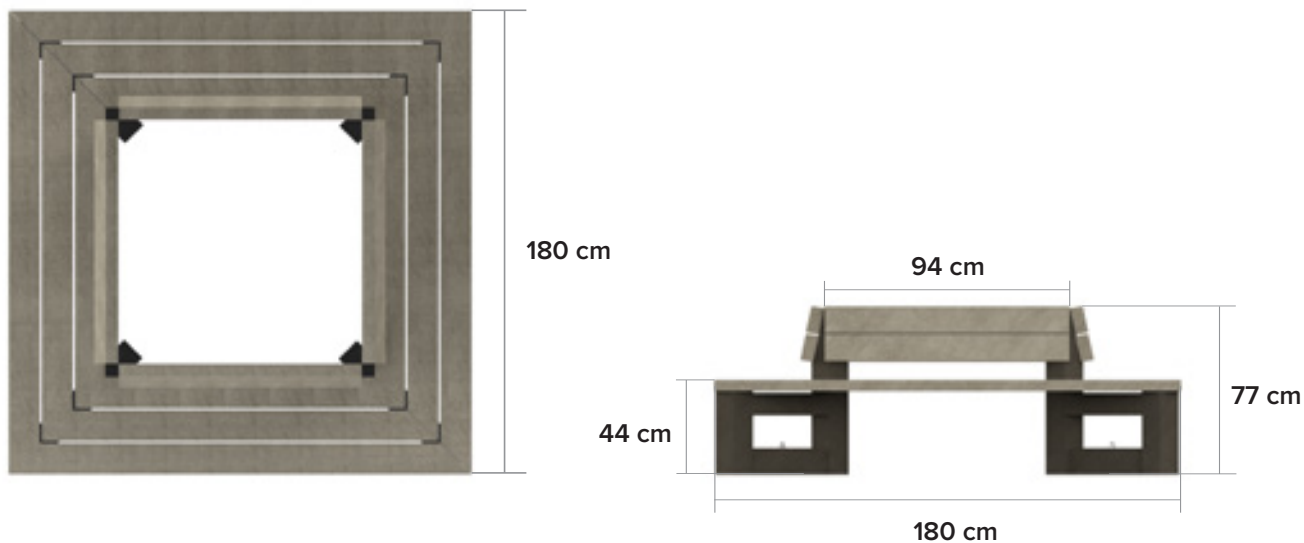

London 4ML

Benches and table for highly
frequented areas

measurements

225 kg

available colours

bicolour options

Boards

Legs