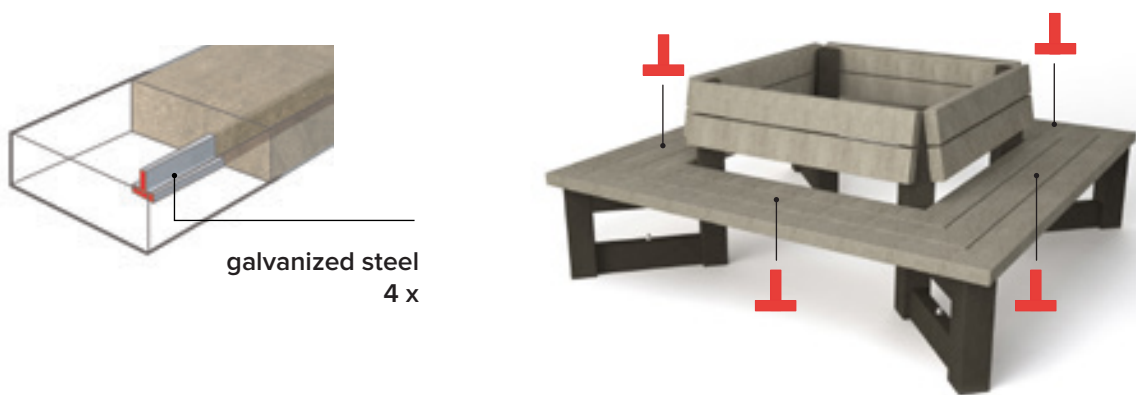

reinforcement