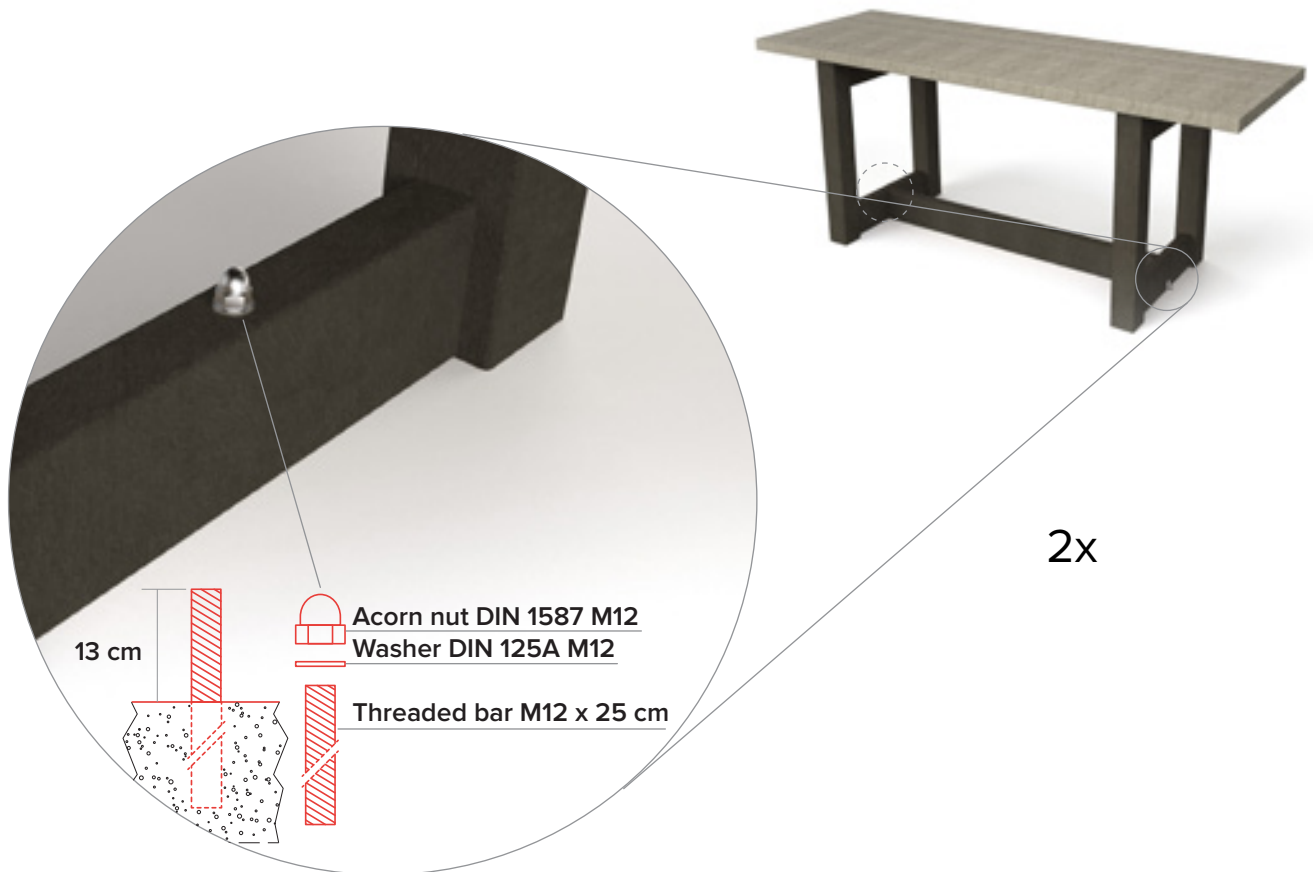

anchoring

reinforcement

nice in combination with