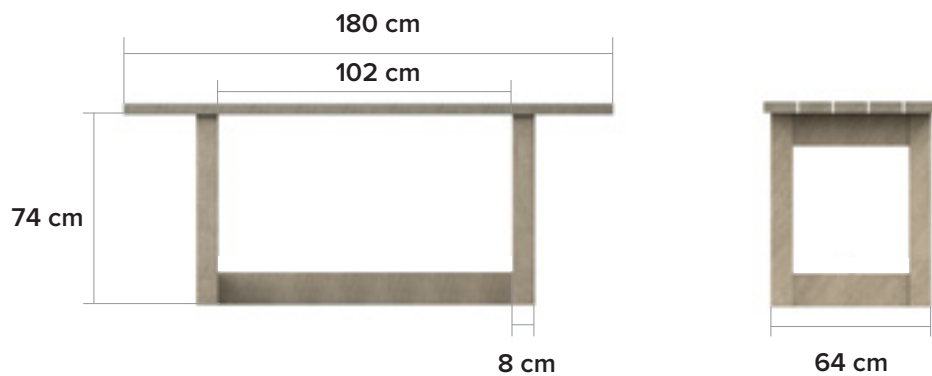

London T

Benches and table for highly
frequented areas

measurements

95 kg

available colours

bicolour options

Boards

Legs