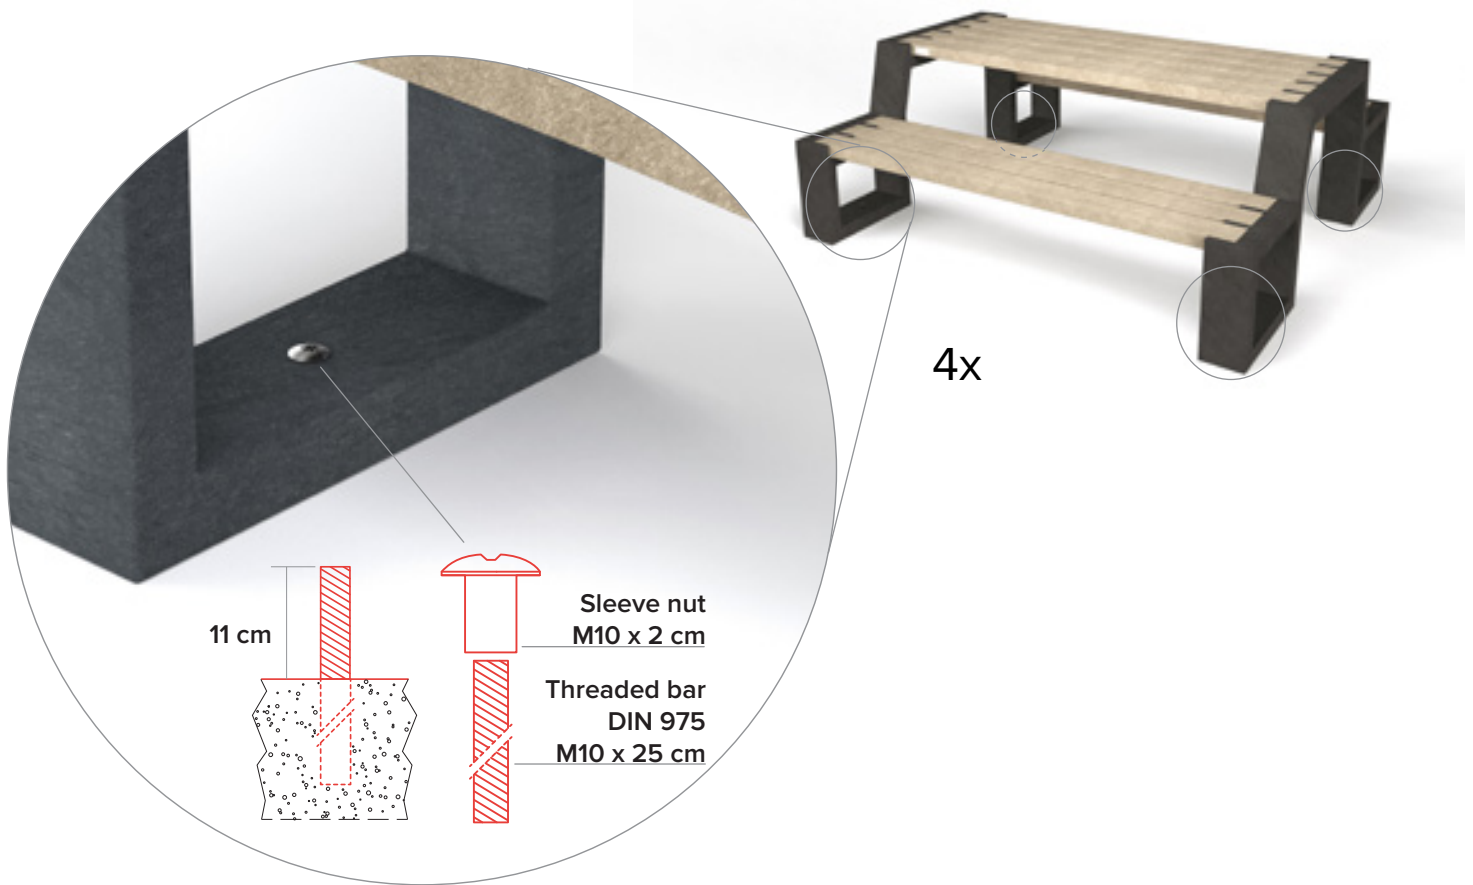

Matrix. 008

Collection of matching seating elements

measurements

available colours

Boards

- Quartz Brown
- Mineral Grey
- Sand Beige
- Ural Black

Legs

- Ural Black

Weatherproof

Completely recyclable

nice in combination with

anchoring

reinforcement

semi-kit delivery