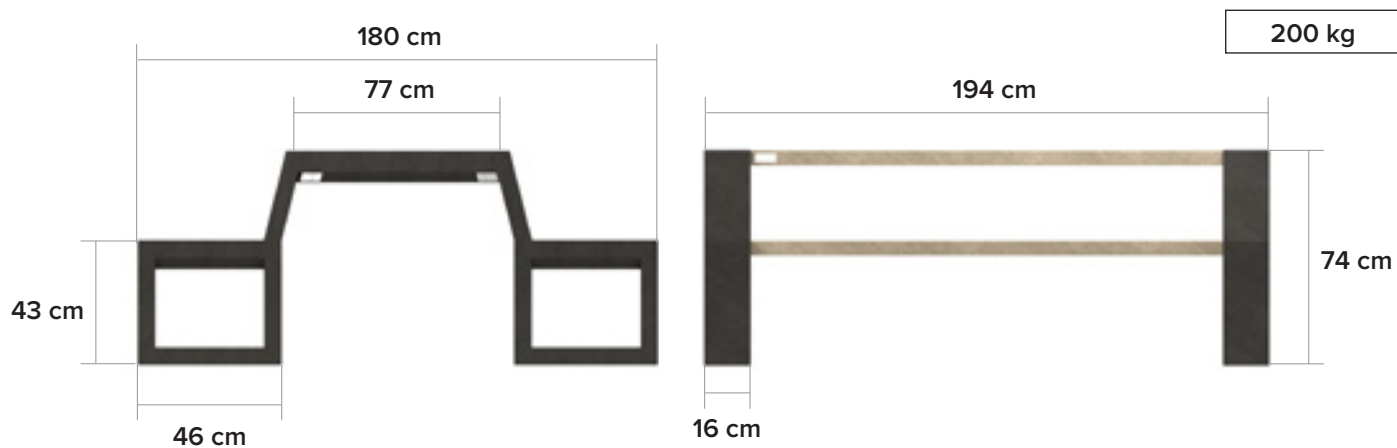

Matrix. 008

Collection of matching seating elements

measurements

available colours

Boards

- Quartz Brown
- Mineral Grey
- Sand Beige
- Ural Black

Legs

- Ural Black