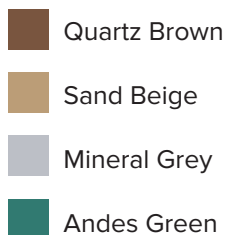

bicolour options

Boards

Sides