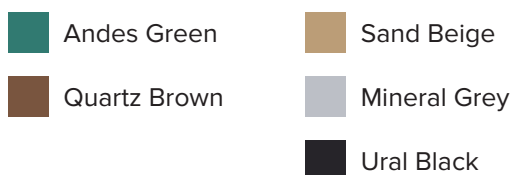

# Jupiter

**MATCHES** with every bench or planter

## available colours

## bicolour options