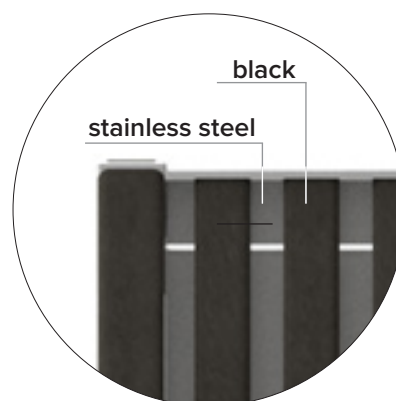

Square litter bin

A touch of steel for planter,
bench and litter-bin

measurements

available colours

■ Ural Black

main advantages

100% plastic waste

Maintenance free

Rot-proof

Natural texture

Graffiti resistant

Splinter-free

Coloured throughout

Weatherproof

Completely recyclable

anchoring