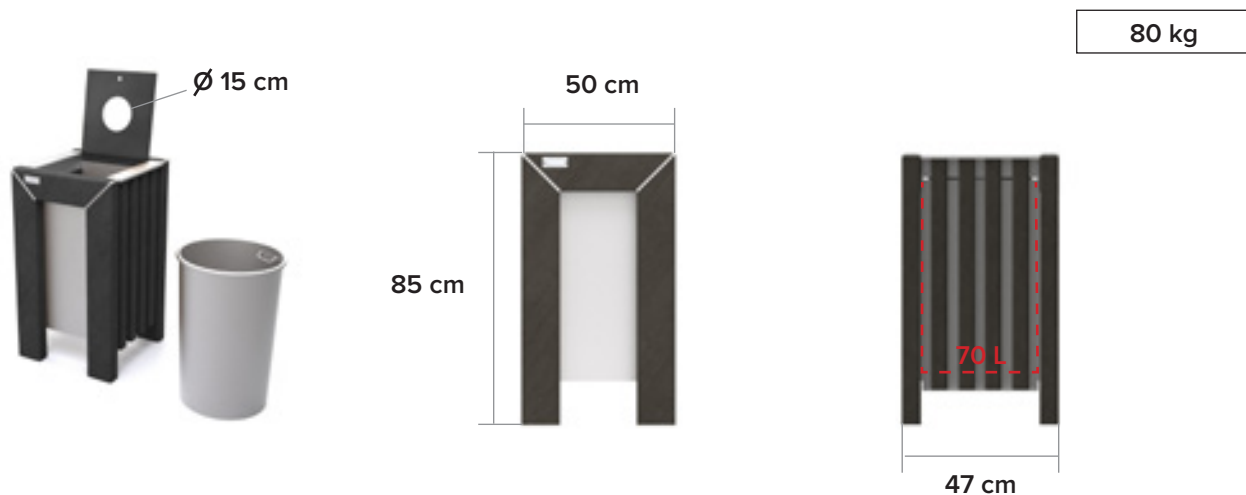

Square litter bin

A touch of steel for planter,
bench and litter-bin

measurements

available colours

■ Ural Black

main advantages

100% plastic waste

Maintenance free