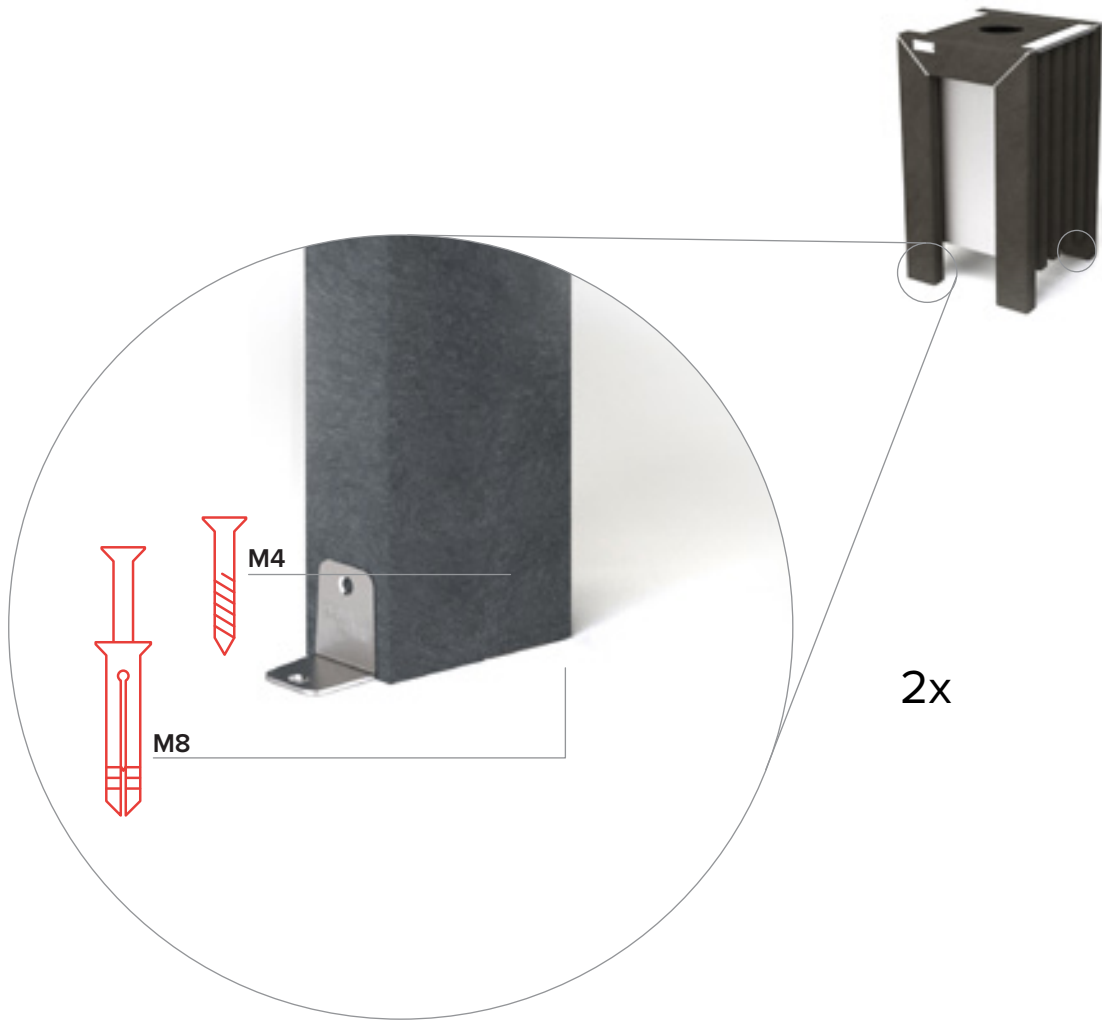

Square litter bin

A touch of steel for planter,
bench and litter-bin

measurements

available colours

■ Ural Black

main advantages

100% plastic waste

Maintenance free

Rot-proof

Natural texture

Graffiti resistant

Splinter-free

Coloured throughout

Weatherproof

Completely recyclable

anchoring