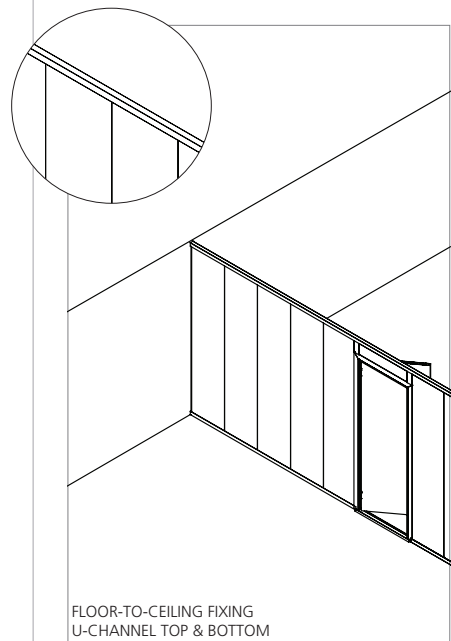

*Deliveries to mainland UK

Panels can also be recycled or reused to minimise environmental impact. Hoardfast Budget PVC is a cheaper and more basic alternative to our standard PVC. Unlike other panels in the Hoardfast range, budget panel is only available in 300mm width and 30mm deep, and available for purchase only.

TECHNICAL SPECIFICATIONS

Material composite	Recycled PVC plastics
Connection method	Tongue and groove push fit
Panel Fire rating	Not tested
Standard panel heights	2.7m, 3.5m, 4.8m
Panel width	0.3m
Panel thickness	30mm
Support options	Floor to ceiling; supplied with u-channel fixings

TECHNICAL SPECIFICATIONS

Panels join with a push fit tongue and groove system. Corner posts and T-sections also available.

Budget PVC is installed floor to ceiling using supplied u-channels.

HOARDFAST SOLUTIONS ARE USED BY MANY INCLUDING...

TECHNICAL SPECIFICATIONS

Panel material composite	85% recycled PVC, 15% Virgin PVC, grey hollow fluted internal and solid white ridged external face
Frame material	Aluminium
Standard height	2070mm
External width	880mm (single door) 1660mm (double door)
Internal width	720mm (single door) 1500mm (double door)
Panel thickness	35mm