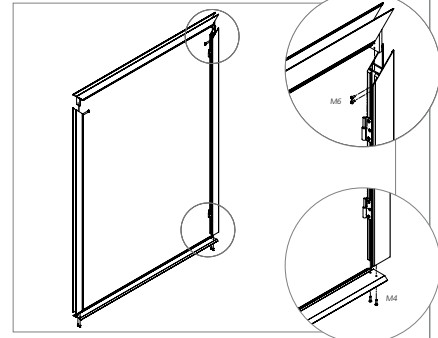

TECHNICAL SPECIFICATIONS

Material composite	Recycled PVC plastics
Connection method	Tongue and groove push fit
Panel Fire rating	Not tested
Standard panel heights	2.7m, 3.5m, 4.8m
Panel width	0.3m
Panel thickness	30mm
Support options	Floor to ceiling; supplied with u-channel fixings

SINGLE AND DOUBLE DOORS

FEATURES	BENEFITS
Lift-off hinge	<ul style="list-style-type: none"> Quick to install and easily demountable
Available with Digilock	<ul style="list-style-type: none"> Increase access security
Chamfered threshold	<ul style="list-style-type: none"> Ensures ease of access i.e. trolleys etc
Double door is supplied with guide wheel	<ul style="list-style-type: none"> Maximum stability Robust, durable design
Aluminium frame	<ul style="list-style-type: none"> Contrast clearly distinguishes access
Clips into adjacent panels	<ul style="list-style-type: none"> Simple and easy to install No screws required

TECHNICAL SPECIFICATIONS

Double or single PVC doors

Insert the door as shown above

Aluminium frames are bolted together at all four corners. Single doors supplied preassembled. Double doors supplied with self-tapping screws for easy self-assembly on site.

TECHNICAL SPECIFICATIONS

Panel material composite	85% recycled PVC, 15% Virgin PVC, grey hollow fluted internal and solid white ridged external face
Frame material	Aluminium
Standard height	2070mm
External width	880mm (single door) 1660mm (double door)
Internal width	720mm (single door) 1500mm (double door)
Panel thickness	35mm