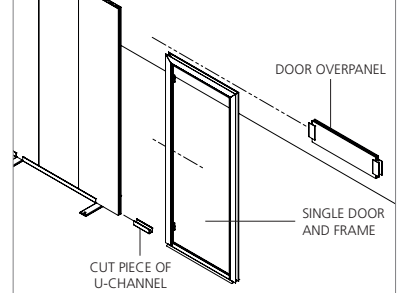

TECHNICAL SPECIFICATIONS

Material composite	Recycled PVC plastics
Connection method	Tongue and groove push fit
Panel Fire rating	Not tested
Standard panel heights	2.7m, 3.5m, 4.8m
Panel width	0.3m
Panel thickness	30mm
Support options	Floor to ceiling; supplied with u-channel fixings

SINGLE AND DOUBLE DOORS

FEATURES	BENEFITS
Lift-off hinge	<ul style="list-style-type: none"> Quick to install and easily demountable
Available with Digilock	<ul style="list-style-type: none"> Increase access security
Chamfered threshold	<ul style="list-style-type: none"> Ensures ease of access i.e. trolleys etc
Double door is supplied with guide wheel	<ul style="list-style-type: none"> Maximum stability Robust, durable design
Aluminium frame	<ul style="list-style-type: none"> Contrast clearly distinguishes access
Clips into adjacent panels	<ul style="list-style-type: none"> Simple and easy to install No screws required

TECHNICAL SPECIFICATIONS

Double or single PVC doors

Insert the door as shown above

Aluminium frames are bolted together at all four corners. Single doors supplied preassembled. Double doors supplied with self-tapping screws for easy self-assembly on site.

TECHNICAL SPECIFICATIONS

Panel material composite	85% recycled PVC, 15% Virgin PVC, grey hollow fluted internal and solid white ridged external face
Frame material	Aluminium
Standard height	2070mm
External width	880mm (single door) 1660mm (double door)
Internal width	720mm (single door) 1500mm (double door)
Panel thickness	35mm