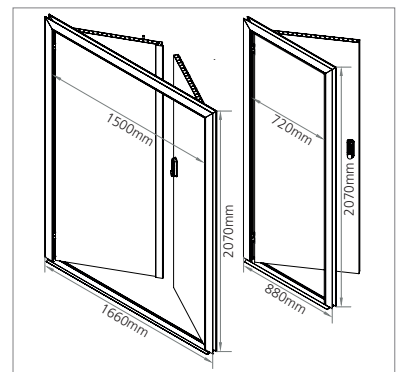

TECHNICAL SPECIFICATIONS

Double or single PVC doors