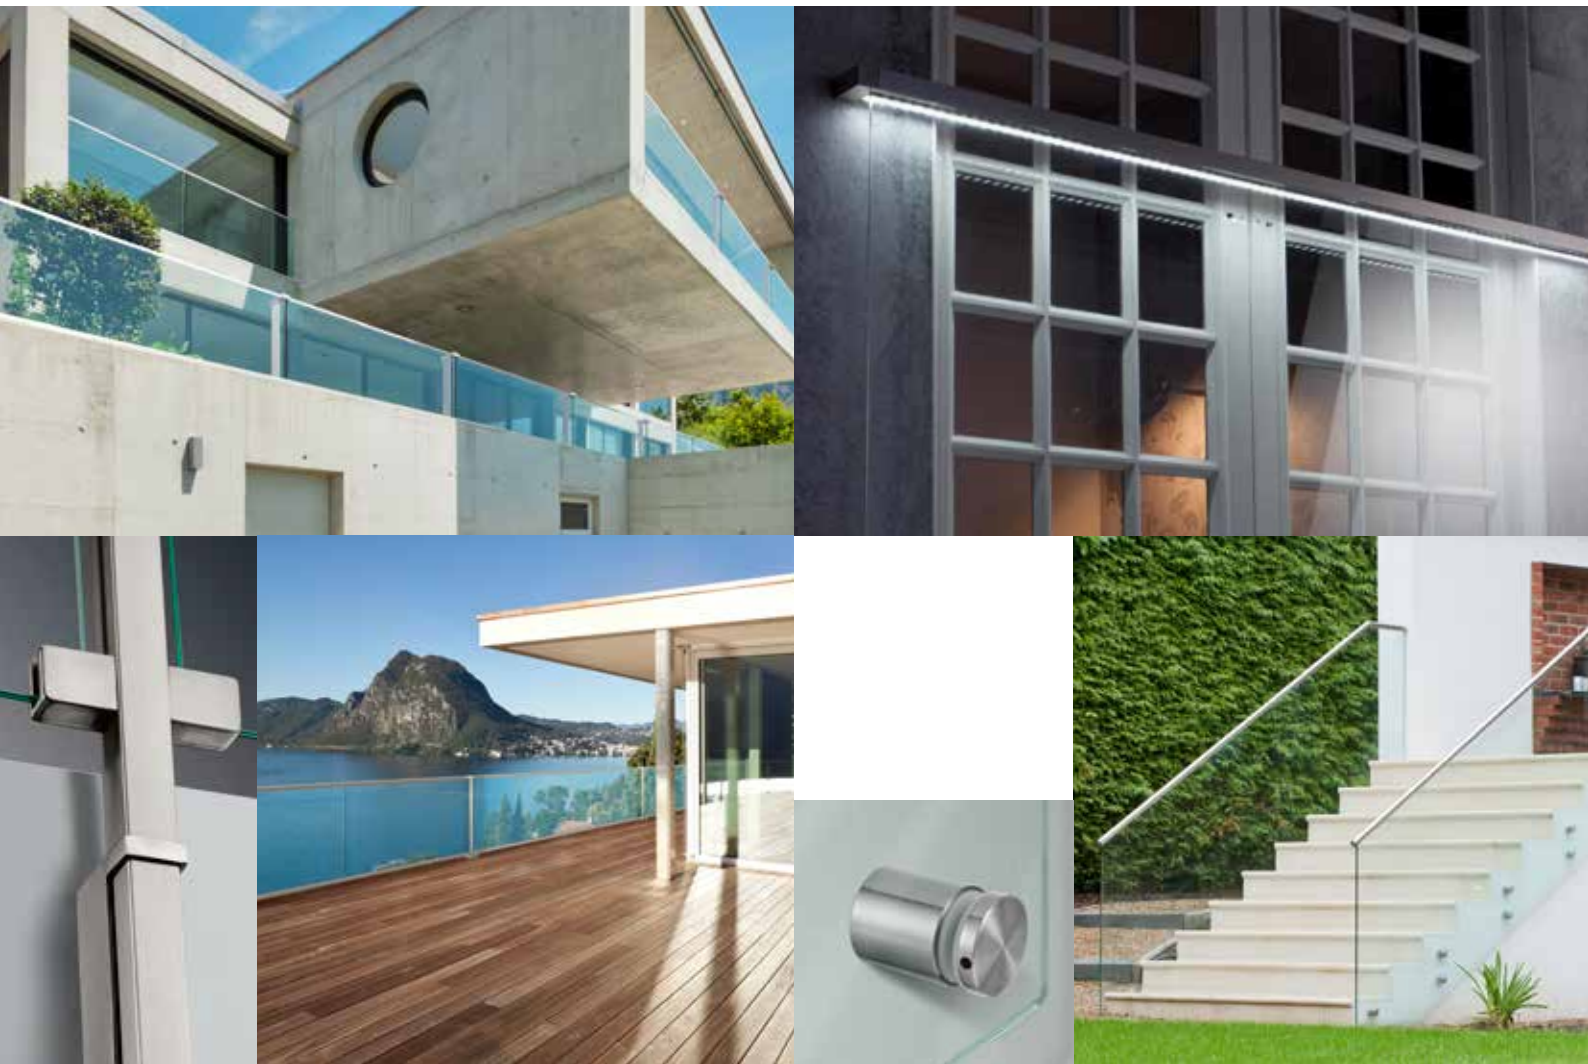

NEW PRODUCT
LINES 2016-2017

MEET Q-RAILING'S NEWCOMERS

Here they are! The highlights of our new offerings for 2016-2017: the Juliet Balcony with additional lighting, a selection of new glass adapters and clamps, and an excellent addition to our Easy Glass® Hybrid range. And that's not all. We are proud to present 130 new products in our 2016-2017 product catalogue – each one meticulously designed, with plenty of great functionality. Check them out now!

EASY GLASS® JULIET BALCONY THE ENLIGHTENED BALCONY

INCORPORATE THE EASY GLASS® JULIET BALCONY INTO YOUR PROJECTS AND ENHANCE BOTH THE SAFETY AND APPEARANCE OF FAÇADES WITH FLOOR TO CEILING WINDOWS. THE FULLY TRANSPARENT GLASS STRUCTURE OF THIS JULIET BALCONY SYSTEM LETS MAXIMUM LIGHT INTO A ROOM AND MAKES FOR UNINTERRUPTED VIEWS.

The Juliet Balcony is a stylish addition to any façade. For an additional touch of elegance, you can add lights to the underside of the aluminium cap rail. Select your preferred colour tone to create just the right atmosphere, simply push the light units into place with a click.

- Creates a stunning effect
- Surface with stainless steel finish IX
- Dimmable white and coloured linear LED lighting
- Wall flanges and cap rails can be mounted both horizontally and vertically
- Easily installed