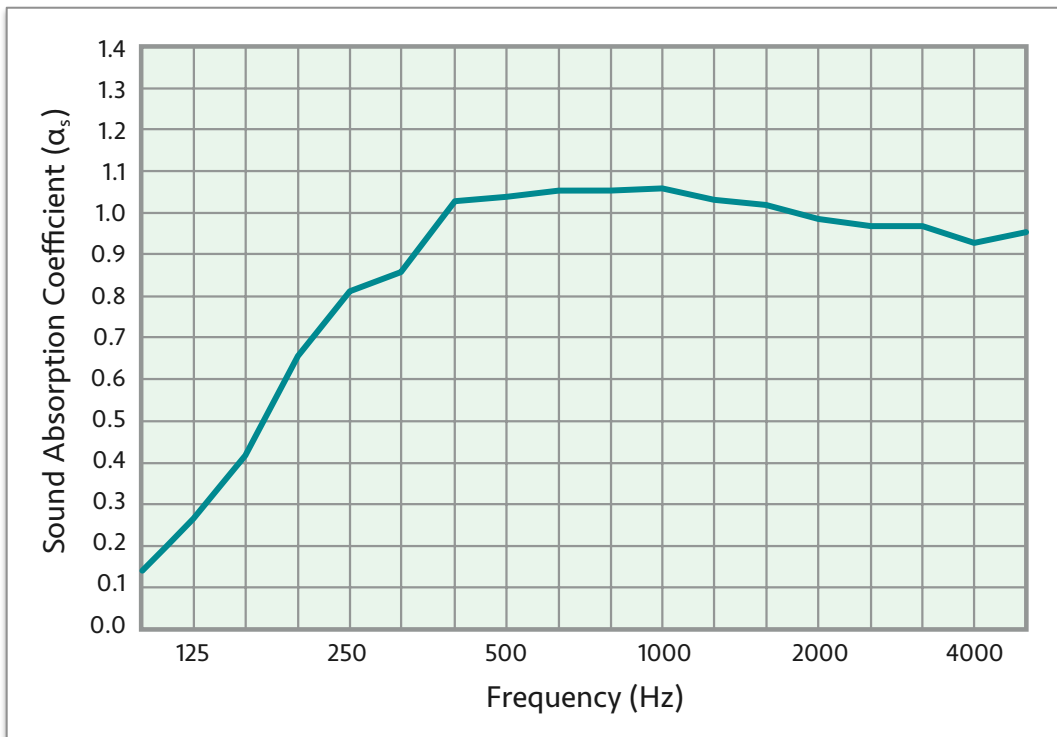

TVS ABSorb Cubes

TECHNICAL INFORMATION

TVS ACOUSTICS
NOISE & VIBRATION CONTROL

Acoustical Performance

Sound absorption values (*% absorption per cube*)

Frequency (Hz)	100	125	160	200	250	315	400	500	630	800	1000	1250	1600	2000	2500	3150	4000	5000
400mm Cubes (α_s)	0.14	0.27	0.42	0.66	0.81	0.86	1.03	1.04	1.06	1.06	1.07	1.03	1.02	0.99	0.97	0.93	0.95	0.95

TVS ABSorb CUBE
Product Data Sheet PDS 1.1 TVS ABSorb CUBE
Revision: 1.1
Issued: 17/02/2017

T: +44 (0) 1706 260 220 | F: +44 (0) 1706 260 240
E: Sales@TVS-acoustics.com | W: www.TVS-acoustics.com
Low Bay | Commerce Street | Carrs Industrial Estate
Haslingden | Rossendale | Lancashire | BB4 5JT | United Kingdom

TVS GROUP
SPORT | FITNESS | PLAY | ACOUSTICS

www.TVS-Group.co.uk