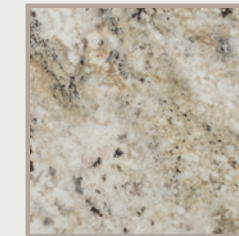

**Scovato**  
Slate Sequioa  
PP3462 SCO  
LINEA PROFILE U S

**Scovato**  
Authentic Formwood  
PP7676 SCO  
LINEA PROFILE U

**Honed**  
Brecchia Marrone  
PP6371 AHD  
LINEA PROFILE U S

**Honed**  
Brecchia Pacifica  
PP6370 AHD  
LINEA PROFILE U S

**Woodland**  
Bark Microplank  
PP6058 WLD  
AXIS PROFILE U

**Woodland**  
Wide Planked Walnut  
PP9479 WLD  
AXIS PROFILE U

**Woodland**  
Walnut Microplank  
PP6361 WLD  
AXIS PROFILE U

**Woodland**  
Pale Maple  
PP7672 WLD  
AXIS PROFILE U

**Etchings**  
Classic Crystal Granite  
PP9284 AET  
AXIS PROFILE U S

**Gloss**  
Black Storm  
PP6357 AB61  
LINEA PROFILE U S