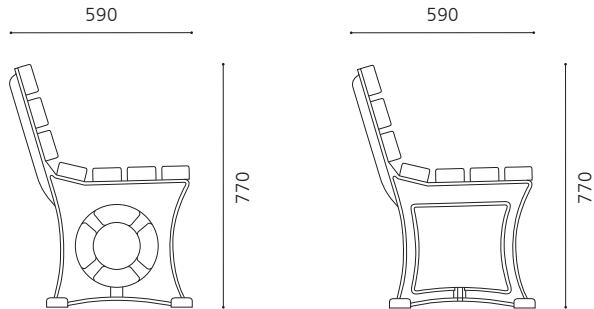

## NEWBURY & SOUTHGATE SEAT RANGES

The Newbury (with a distinctive wheel-shaped cut-out) and Southgate (with a more open frame design) seats combine cast iron standards with heavy duty timber slats and are popular choices for parks and public gardens. Both seats are available in 3 standard sizes, to accommodate up to 4 people. An engraved bronze plaque can be fitted to the top backrest slat for seats provided for presentation, commemoration or memorial purposes.

#### NEW 6

3 person seat, 1800 mm long

#### NEW 7

4 person seat, 2100 mm long

#### NEW 8

4 person seat, 2400 mm long