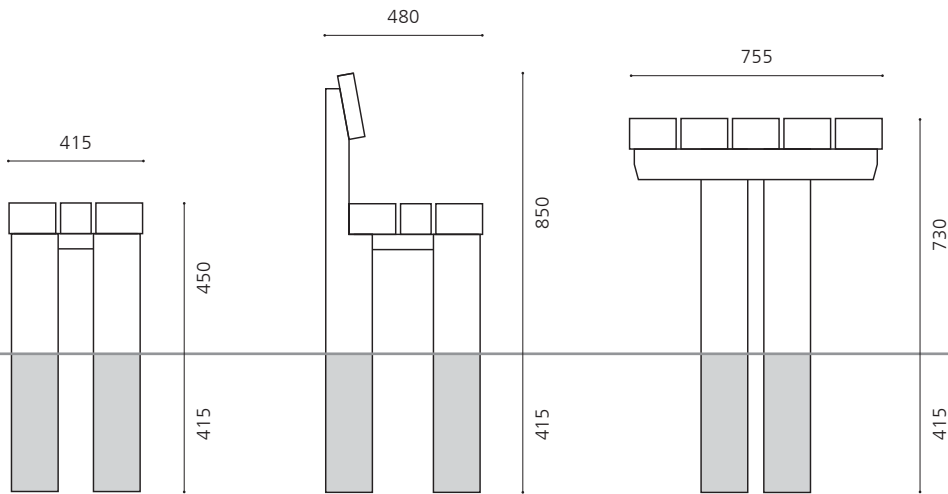

CHESHUNT RANGE

Solid construction for traditional or contemporary settings

The robust aesthetic and natural materials of the Cheshunt range make it ideal for a wide variety of locations, including parks and nature reserves, schools, colleges and heritage sites. Cheshunt products are equally well suited to both contemporary and traditional settings. The full range consists of a bench, seat and picnic table. The seat and bench are available in three standard lengths, and the table in two sizes, all in-ground fixed as standard, although bolt-down versions can be supplied if preferred. Special curved bench units can be supplied on request. All products are manufactured in opepe hardwood and coated to retain a good colouration over a longer period than for untreated timber.

CHESHUNT RANGE

CHESHUNT

Opepe all-timber construction, smooth planed and coated with 'Sadolin Classic Teak' Extended legs for in-ground installation

CHS B4

2 person bench, 1200 mm long

CHS B6

3 person bench, 1800 mm long

CHS B8

4 person bench, 2400 mm long

CHS 4

2 person seat, 1200 mm long

CHS 6

3 person seat, 1800 mm long

CHS 8

4 person seat, 2400 mm long

CHS T4

4 person table, 1200 mm long

CHS T6

6 person table, 1800 mm long

OPTIONS:

- Legs truncated at ground level, supplied with angled brackets for surface mounted bolt-down installation
- Curved benches