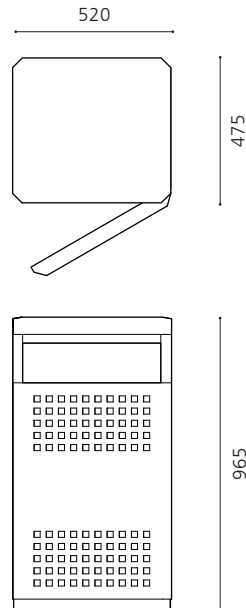

LIVERPOOL & CALEDONIAN DUAL LITTER BINS

LIVERPOOL

LVR 520

Stainless steel G304 litter bin in satin polished finish, complete with rodent bait base & zintec steel liner, capacity 125 litres

OPTIONS:

- Stainless steel G316
- Satin or bright polished finish
- Plain (non-perforated) door
- Zintec steel, powder coated finish to any RAL colour reference
- Bird-proof flaps

Installation:

The bin base is pre-drilled with 4 no. fixing holes to take M12 ground anchors (not supplied)

CALEDONIAN

Dual compartment litter bin with cut-out tidyman & recycling logo graphics, complete with twin zintec steel liners, capacity 85 & 65 litres