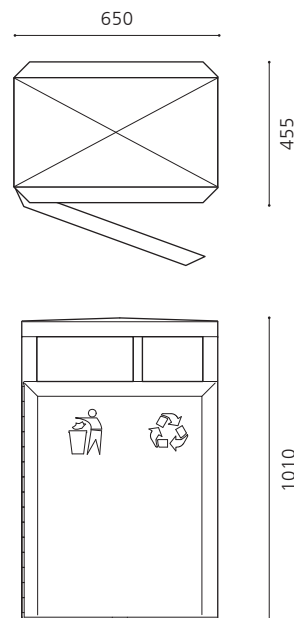

LIVERPOOL & CALEDONIAN DUAL LITTER BINS

LIVERPOOL

LVR 520

Stainless steel G304 litter bin in satin polished finish, complete with rodent bait base & zintec steel liner, capacity 125 litres

OPTIONS:

- Stainless steel G316
- Satin or bright polished finish
- Plain (non-perforated) door
- Zintec steel, powder coated finish to any RAL colour reference
- Bird-proof flaps

Installation:

The bin base is pre-drilled with 4 no. fixing holes to take M12 ground anchors (not supplied)

CALEDONIAN

Dual compartment litter bin with cut-out tidyman & recycling logo graphics, complete with twin zintec steel liners, capacity 85 & 65 litres