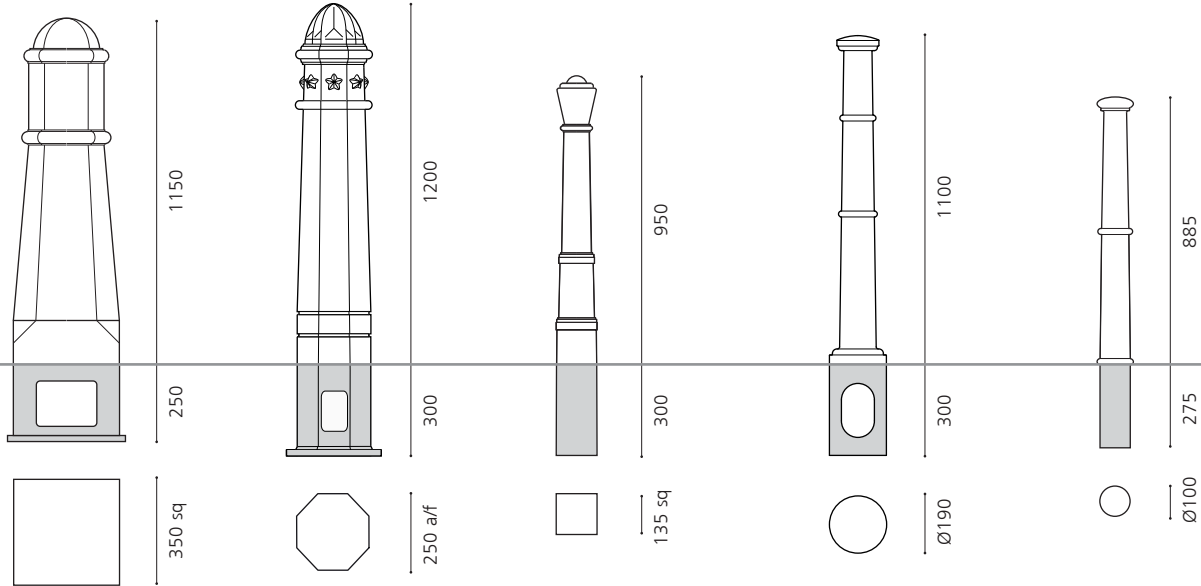

CAST IRON BOLLARDS - TRADITIONAL

JERMYN

JER 115

Cast iron bollard
Weight: 155kg

NEW KENNINGTON

KEN 525

Cast iron bollard
Weight: 120kg

ENNISMORE

ENN 567

Cast iron bollard
Weight: 40kg

GAINSBOROUGH

GSB 511

Cast iron bollard
Weight: 55kg

BRUNEL

BRU 523

Cast iron bollard
Weight: 25kg

OPTIONS:
Cast iron removable,
lifting weight: 25kg