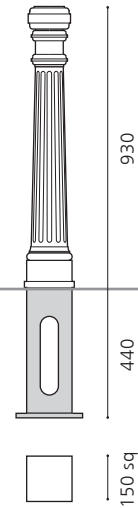

CAST IRON BOLLARDS - TRADITIONAL

HAMMERSMITH

HAM 500

Cast iron bollard
Weight: 38kg

OPTIONS:

Cast aluminium removable,
lifting weight: 20kg

CANTERBURY

CTB 930

Cast iron bollard
Weight: 38kg

OPTIONS:

Cast aluminium removable,
lifting weight: 18kg

BERESFORD

BER 507

Cast iron bollard
Weight: 52kg

OPTIONS:

Cast aluminium removable,
lifting weight: 20kg

BELSIZE

BEL 506

Cast iron bollard
Weight: 65kg

OPTIONS:

Cast aluminium removable,
lifting weight: 30kg