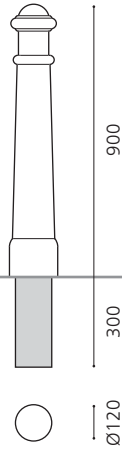

CAST IRON BOLLARDS - TRADITIONAL

HAMMERSMITH

HAM 500

Cast iron bollard
Weight: 38kg

OPTIONS:

Cast aluminium removable,
lifting weight: 20kg

CANTERBURY

CTB 930

Cast iron bollard
Weight: 38kg

OPTIONS:

Cast aluminium removable,
lifting weight: 18kg

BERESFORD

BER 507

Cast iron bollard
Weight: 52kg

OPTIONS:

Cast aluminium removable,
lifting weight: 20kg

BELSIZE

BEL 506

Cast iron bollard
Weight: 65kg

OPTIONS:

Cast aluminium removable,
lifting weight: 30kg