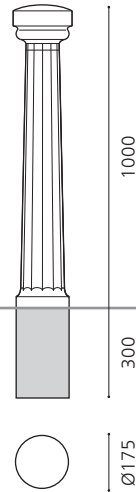

CAST IRON BOLLARDS - TRADITIONAL

HAMMERSMITH

HAM 500

Cast iron bollard
Weight: 38kg

OPTIONS:

Cast aluminium removable,
lifting weight: 20kg

CANTERBURY

CTB 930

Cast iron bollard
Weight: 38kg

OPTIONS:

Cast aluminium removable,
lifting weight: 18kg

BERESFORD

BER 507

Cast iron bollard
Weight: 52kg

OPTIONS:

Cast aluminium removable,
lifting weight: 20kg

BELSIZE

BEL 506

Cast iron bollard
Weight: 65kg

OPTIONS:

Cast aluminium removable,
lifting weight: 30kg