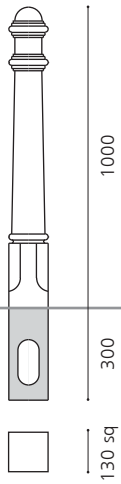

CAST IRON BOLLARDS - TRADITIONAL

HAMMERSMITH

HAM 500

Cast iron bollard
Weight: 38kg

OPTIONS:

Cast aluminium removable,
lifting weight: 20kg

CANTERBURY

CTB 930

Cast iron bollard
Weight: 38kg

OPTIONS:

Cast aluminium removable,
lifting weight: 18kg

BERESFORD

BER 507

Cast iron bollard
Weight: 52kg

OPTIONS:

Cast aluminium removable,
lifting weight: 20kg

BELSIZE

BEL 506

Cast iron bollard
Weight: 65kg

OPTIONS:

Cast aluminium removable,
lifting weight: 30kg