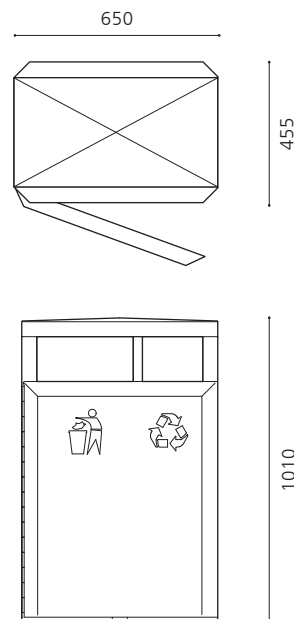

LIVERPOOL & CALEDONIAN DUAL LITTER BINS

LIVERPOOL

LVR 520

Stainless steel G304 litter bin in satin polished finish, complete with rodent bait base & zintec steel liner, capacity 125 litres

OPTIONS:

- Stainless steel G316
- Satin or bright polished finish
- Plain (non-perforated) door
- Zintec steel, powder coated finish to any RAL colour reference
- Bird-proof flaps

Installation:

The bin base is pre-drilled with 4 no. fixing holes to take M12 ground anchors (not supplied)

CALEDONIAN

Dual compartment litter bin with cut-out tidyman & recycling logo graphics, complete with twin zintec steel liners, capacity 85 & 65 litres