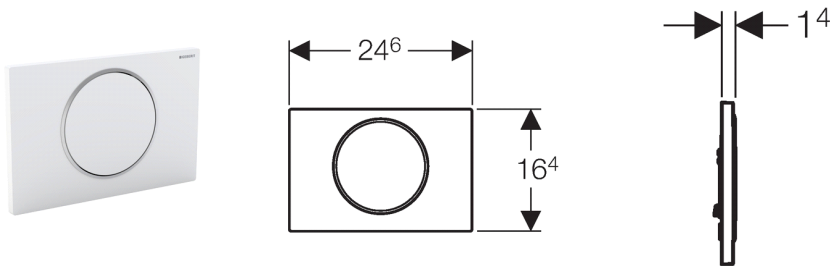

Geberit flush plate Sigma10 for single flush, plastic

Application purpose

- For Geberit Sigma concealed cistern 12 cm and 8 cm
- For dual flush
- Not suitable for Geberit Kappa concealed cistern 15 cm, Geberit Omega concealed cistern 12 cm, concealed cistern type 123 and concealed cistern for low height furniture

Characteristics

- Sound-absorbing actuator rods, tool-free, fast adjustment

Technical data

Actuation force	< 20 N
Product material	Plastic

Scope of delivery

- 2 actuator rods
- 2 distance bolts
- Mounting frame

Article

Article no.	Colour (Frame / Ring / Button)	PU1	PU2	PU4
115.758.KL.5	white / matt chrome / matt chrome	1	10	
115.758.KN.5	matt chrome / gloss chrome / matt chrome	1	10	180
115.758.KM.5	black / gloss chrome / black	1	10	180
115.758.KH.5	gloss chrome / matt chrome / gloss chrome	1	10	180
115.758.KK.5	white / gold- plated / white	1	10	
115.758.KJ.5	white / gloss chrome / white	1	10	180