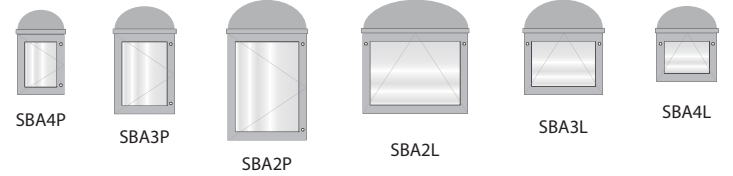

Available options include vandal-resistant polycarbonate glazing, header panels for identification, sign panels and grp encapsulated digital prints allowing Smallboards to be used as smart and durable information and interpretation panels. Also available are a variety of coloured woodstain finishes.

Available Sizes

	O/a dimensions (w x h x d)	Display dimensions per bay (w x h)	Header height
Boards			
A4 landscape, glazed, lockable	397 x 322 x 56	297 x 210	160
A4 landscape, unglazed			
A4 portrait, glazed, lockable	310 x 409 x 56	210 x 297	130
A4 portrait, unglazed			
A3 landscape, glazed, lockable	520 x 409 x 56	420 x 297	190
A3 landscape, unglazed			
A3 portrait, glazed, lockable	397 x 532 x 56	297 x 420	160
A3 portrait, unglazed			
A2 landscape, glazed, lockable	694 x 532 x 56	594 x 420	190
A2 landscape, unglazed			
A2 portrait, glazed, lockable	520 x 706 x 56	420 x 594	190
A2 portrait, unglazed			

Boards	Headers	Alternative display options	Delivery
Basic board (glazed versions have toughened glass)	Additional cost of polycarbonate glazing	Radiused header (adds between 130mm and 190mm to O/a height depending on model)	Signwritten panel, aluminium panel with computer-cut vinyl text
			grp encapsulated map/information panel (per bay)
			Delivery (board only - for delivery costs of posts see below)

Contact Greenbarnes now on 01280 701093, visit our website at www.greenbarnes.co.uk or email sales@greenbarnes.co.uk