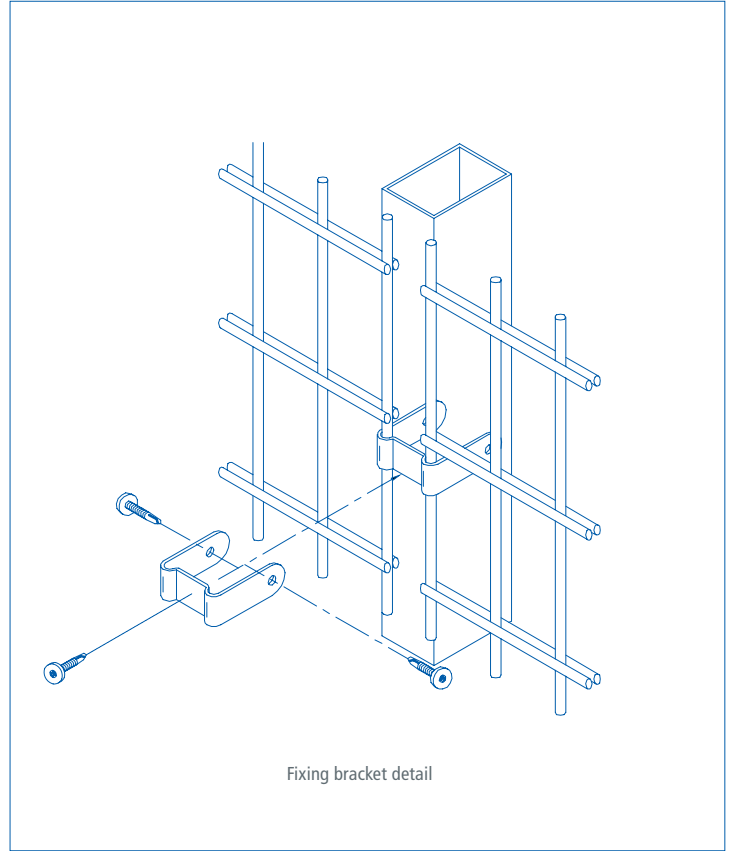

EUROGUARD® REBOUND

Jacksons Euroguard® Rebound Fencing is an alternative to Chain Link Fencing, for high usage courts. The double wire gives Rebound more rigidity and reduces the vibration along the fence line and also capable of withstanding high impact sports i.e hockey or football. The mesh's aperture is small enough to prevent sports balls from escaping, but still allows the spectator to have an unobscured view.

- 50 x 66.6mm mesh at the base to 1200mm then reverts to 200 x 50mm above up to 2030mm
- Posts 80 x 60mm subject to height of fence
- Can be stepped to accommodate sloping ground
- Post can be adapted to mount CCTV cameras, lighting or physical security devices
- 25-year service life guarantee

APPLICATIONS

- ✓ Sports
- ✓ Schools
- ✓ Recreational areas

PANELS

Euroguard® Rebound is constructed from double 8mm horizontal wire, 6mm vertical wire. Mesh 50 x 66.6mm at the base to a height of 1230mm which then reverts to 200 x 50mm

GATES

Matching gates available

HEIGHT (MM)	POST CENTRES (MM)	POST DIMENSIONS (MM)	OVERALL POST LENGTH (MM)
2030*	3010	80 x 60	2800

*Mesh panels can be stacked up to 6m with posts designed to suit application