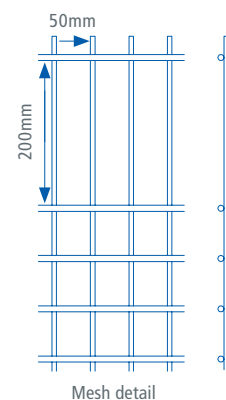

EUROGUARD® REBOUND

Jacksons Euroguard® Rebound Fencing is an alternative to Chain Link Fencing, for high usage courts. The double wire gives Rebound more rigidity and reduces the vibration along the fence line and also capable of withstanding high impact sports i.e hockey or football. The mesh's aperture is small enough to prevent sports balls from escaping, but still allows the spectator to have an unobscured view.

- 50 x 66.6mm mesh at the base to 1200mm then reverts to 200 x 50mm above up to 2030mm
- Posts 80 x 60mm subject to height of fence
- Can be stepped to accommodate sloping ground
- Post can be adapted to mount CCTV cameras, lighting or physical security devices
- 25-year service life guarantee

APPLICATIONS

- ✓ Sports
- ✓ Schools
- ✓ Recreational areas

PANELS

Euroguard® Rebound is constructed from double 8mm horizontal wire, 6mm vertical wire. Mesh 50 x 66.6mm at the base to a height of 1230mm which then reverts to 200 x 50mm

GATES

Matching gates available

HEIGHT (MM)	POST CENTRES (MM)	POST DIMENSIONS (MM)	OVERALL POST LENGTH (MM)
2030*	3010	80 x 60	2800

*Mesh panels can be stacked up to 6m with posts designed to suit application