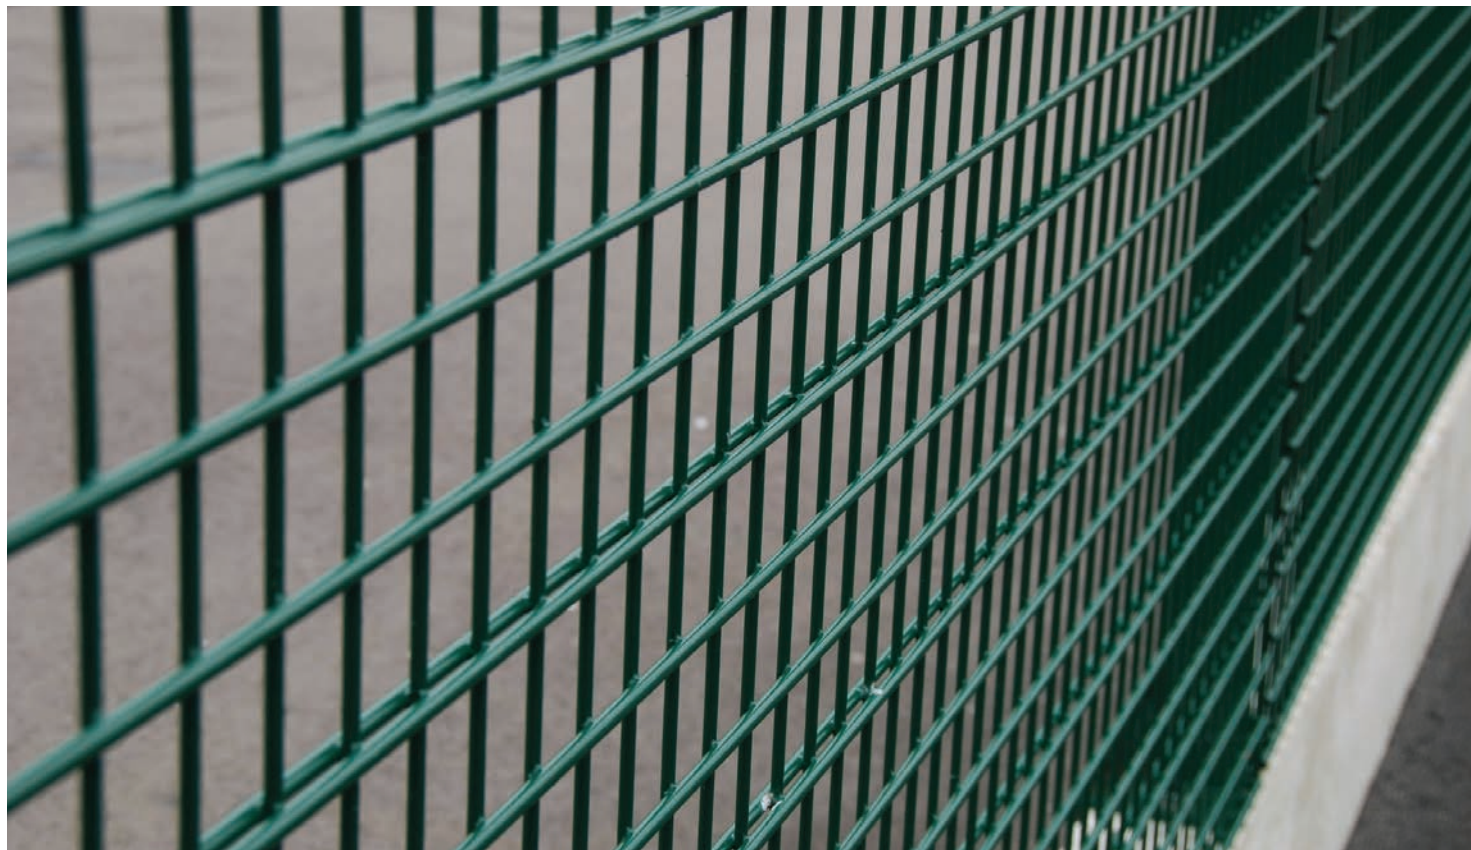

EUROGUARD® REBOUND

Jacksons Euroguard® Rebound Fencing is an alternative to Chain Link Fencing, for high usage courts. The double wire gives Rebound more rigidity and reduces the vibration along the fence line and also capable of withstanding high impact sports i.e hockey or football. The mesh's aperture is small enough to prevent sports balls from escaping, but still allows the spectator to have an unobscured view.

- 50 x 66.6mm mesh at the base to 1200mm then reverts to 200 x 50mm above up to 2030mm
- Posts 80 x 60mm subject to height of fence
- Can be stepped to accommodate sloping ground
- Post can be adapted to mount CCTV cameras, lighting or physical security devices
- 25-year service life guarantee

APPLICATIONS

- ✓ Sports
- ✓ Schools
- ✓ Recreational areas

PANELS

Euroguard® Rebound is constructed from double 8mm horizontal wire, 6mm vertical wire. Mesh 50 x 66.6mm at the base to a height of 1230mm which then reverts to 200 x 50mm

GATES

Matching gates available

HEIGHT (MM)	POST CENTRES (MM)	POST DIMENSIONS (MM)	OVERALL POST LENGTH (MM)
2030*	3010	80 x 60	2800

*Mesh panels can be stacked up to 6m with posts designed to suit application