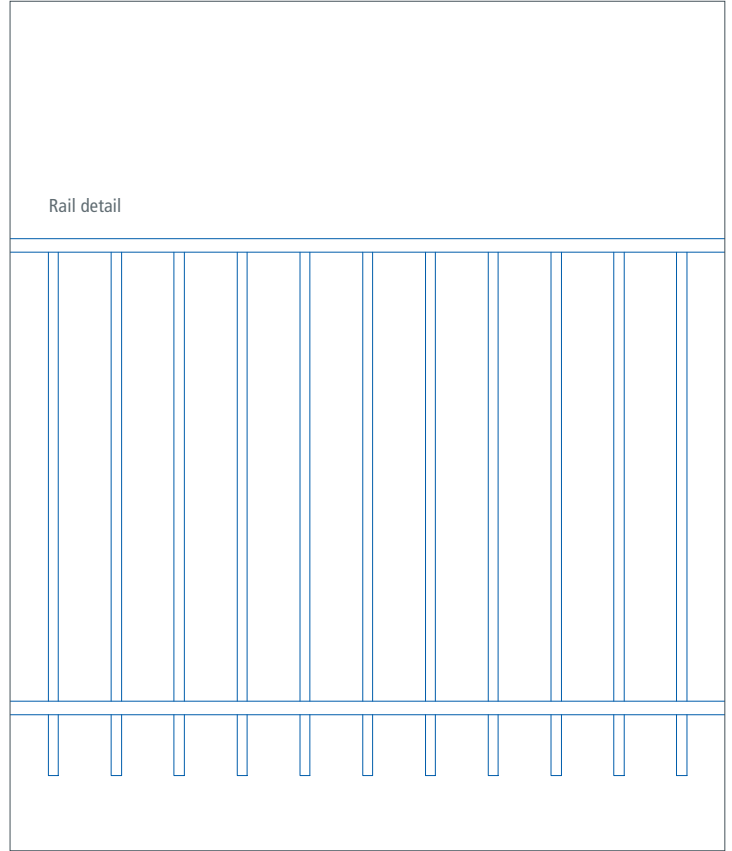

- Standard height 1000mm and 1250mm
- 119mm pale pitch
- 19mm pales
- 25-year service life guarantee

Post to panel fixings

APPLICATIONS

- ✓ Parks
- ✓ Public areas
- ✓ Schools

PANELS

Sentry® Residential panels have two horizontal rectangular hollow section rails 50x25mm at 3m centres. Vertical round hollow sections have a 19mm diameter pales.

GATES

Matching gates available

HEIGHT (MM)	POST CENTRES (MM)	POST DIMENSIONS (MM)	OVERALL POST LENGTH (MM)
1000	3000	60 x 60	1600
1250	3000	60 x 60	1850

POST OPTIONS

- Overlength set in concrete as standard
- Cranked to suit wall mounting