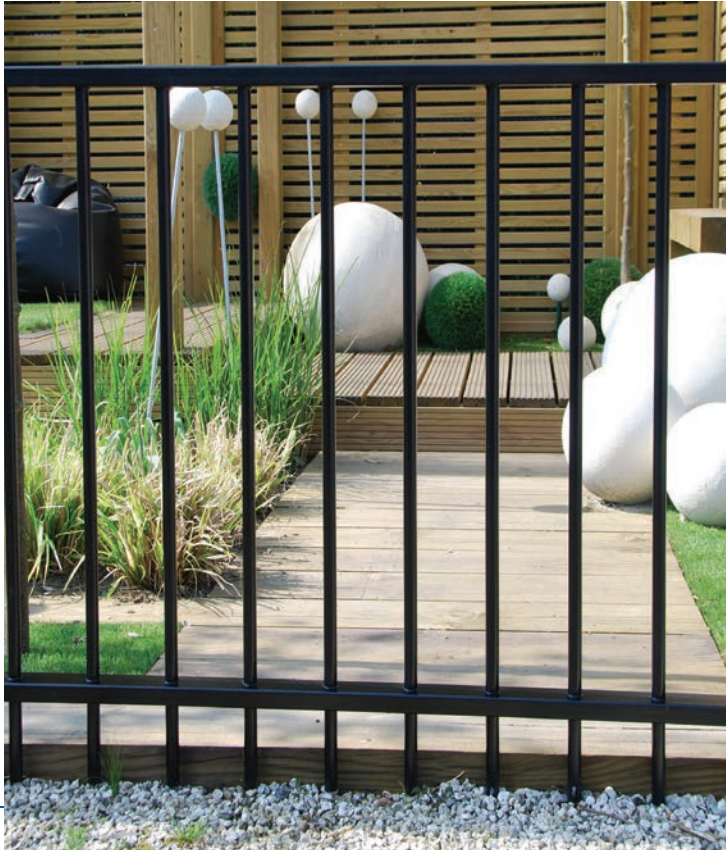

SENTRY® RESIDENTIAL

Jacksons
Guaranteed Quality since 1947

Our Sentry® Residential railings are perfect for use in town or housing applications, with the 19mm pole giving the railing a contemporary look, an attractive alternative to our Sentry® fencing. We can offer a full range of quality finishes along with a 25-year service life guarantee.

- Standard height 1000mm and 1250mm
- 119mm pale pitch
- 19mm pales
- 25-year service life guarantee

Post to panel fixings

APPLICATIONS

- ✓ Parks
- ✓ Public areas
- ✓ Schools

PANELS

Sentry® Residential panels have two horizontal rectangular hollow section rails 50x25mm at 3m centres. Vertical round hollow sections have a 19mm diameter pales.

GATES

Matching gates available

HEIGHT (MM)	POST CENTRES (MM)	POST DIMENSIONS (MM)	OVERALL POST LENGTH (MM)
1000	3000	60 x 60	1600
1250	3000	60 x 60	1850

POST OPTIONS

- Overlength set in concrete as standard
- Cranked to suit wall mounting