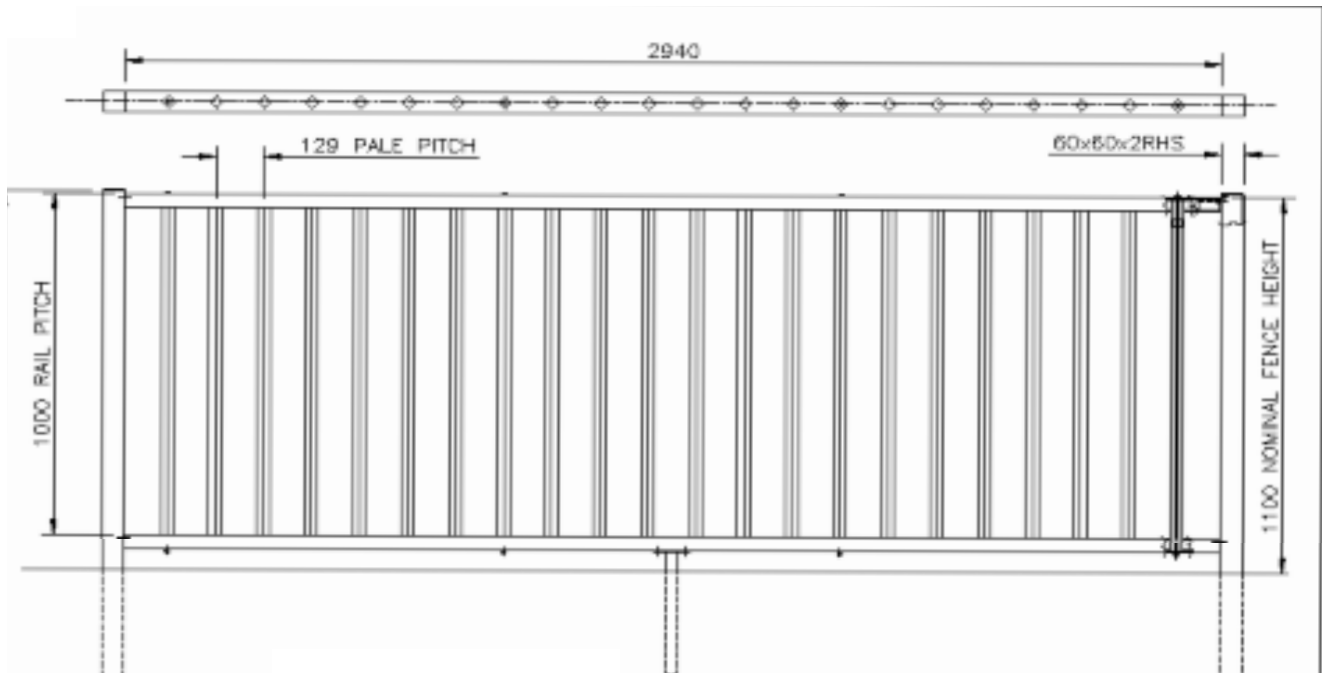

Galvanized metal Playtime

Pales concealed in top and bottom rails

Playtime Metal fencing comes in 1.1m high (nominally) panels have two horizontal rectangular hollow section rails 60x40mm; walls 2mm thick, with 25x25mm pales at 120mm centres to give a gap of 88mm.

# Specifications and Technical Data

Straight Connector Detail

## Standard dimensions

Height	Post Centres	Rails	Pales	Intermediate Posts	Gate Posts
1100mm	3.0m	60 x 40mm	25 x 25mm	60 x 60mm	80 x 80mm

## Foundations (size in mm) L x W x D

Set in concrete	Base plated
180 x 180 x 600	300 x 300 x 150

**Jacksons**  
Quality that lasts  
Fencing & Access Solutions