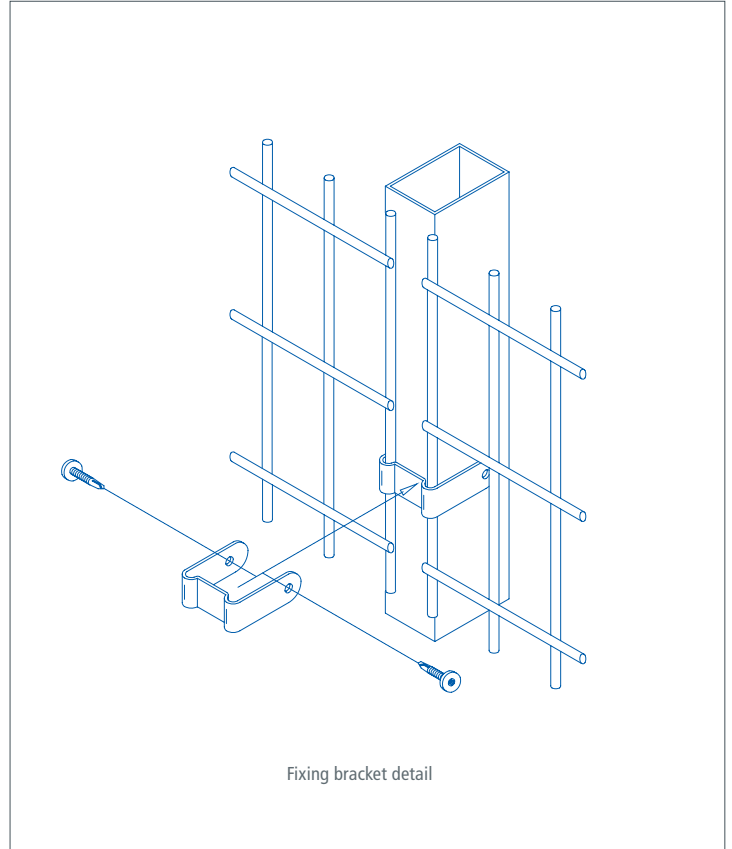

HEIGHT (MM)	POST CENTRES (MM)	TIMBER SLATS (MM)	POST DIMENSIONS (MM)	OVERALL POST LENGTH (MM)
1585	3054	40 x 17	80 x 60 (plus spur post*)	2100
1870	3054	40 x 17	80 x 60 (plus spur post*)	2500
2070	3054	40 x 17	80 x 60 (plus spur post*)	2800
2470	3054	40 x 17	80 x 60 (plus spur post*)	3300
3170	3054	40 x 17	120 X 60 (plus spur post**)	3900

*Spur post size - 80 x 60mm

** Spur post size - 120 x 60mm

POST OPTIONS

- Overlength set in concrete as standard
- Baseplated to bolt down onto concrete
- Cranked to suit wall mounting

FINISHES

- Panels are Galvan® zinc alloy coated to BS EN 10244-2:2009 class A as standard
- Powder coated to BS EN 13438
- Marine coat for installations within 500m of salt water or an estuary

STANDARD COLOURS

- Black RAL 9005
- Green RAL 6005
- Other colours are available on request