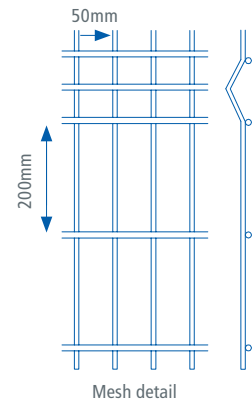

- Welded mesh panels with timber slats
- Mesh 200 x 50mm centres with 45mm gap, 5mm wire (wire measured prior to coating)
- Unique vandal-proof panel to post fixing
- Can be stepped to accommodate sloping ground
- Posts can be customised for Barbed wire / Razor wire / Rota Spike® / Alarm-aFence®
- Panels can be topped with Viper Spike® / Cobra Spike®
- 25 year service life and Jakcure guarantee

## PANELS

Mesh panels with 'V' profile with 2 - 4 reinforcing folds (subject to height) are made using 5mm horizontal and vertical wires with 195 x 45mm aperture, welded at intersections which Galfan® Zinc alloy treated as standard.

## GATES

Matching gates available

HEIGHT (MM)	POST CENTRES (MM)	TIMBER SLATS (MM)	POST DIMENSIONS (MM)	OVERALL POST LENGTH (MM)
1585	3054	40 x 17	80 x 60 (plus spur post*)	2100
1870	3054	40 x 17	80 x 60 (plus spur post*)	2500
2070	3054	40 x 17	80 x 60 (plus spur post*)	2800
2470	3054	40 x 17	80 x 60 (plus spur post*)	3300
3170	3054	40 x 17	120 X 60 (plus spur post**)	3900

\*Spur post size - 80 x 60mm

\*\* Spur post size - 120 x 60mm