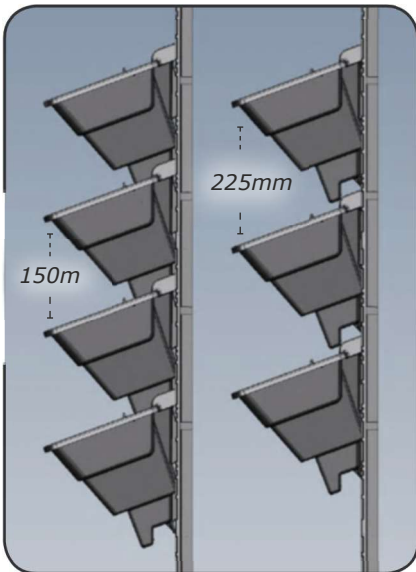

Safety

Anti-lift arms prevent the inadvertent dislodgment of trays by natural causes or accident.

Multi-Point Mounting

3 pairs of anchor hooks provide flexibility, allowing a variety of mounting and design options.

Planting Media

Suitable for most green wall plants and common planting media.

Plant Density

Variable vertical and horizontal tray spacing allows different planting and design options.

Baffle Plate & Reservoir

Distributes irrigation, prevents media spillage and stores excess water to sustain healthy growth.

Drainage

Excess water flows into underlying trays or is discharged through a drainage outlet.

VGP Tray Plug