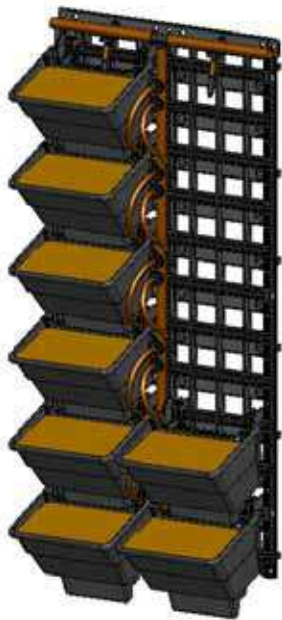

Planting Density - Allows different vertical and horizontal spacing for varied planting options.

Water Re-use - Capillary wick draws stored water and fertilizer from reservoir.

Irrigation - Irrigation pipes are concealed neatly at the rear between Trays.

Universal Mounting - Able to install on different mounting systems with up to 6 universal anchoring points.

Mounting Panel - Simplifies installation with minimal wall penetrations and less bolts are needed.

Soil Volume - Holds 1.8L of soil equivalent to volume in 150mm dia. pot.

Tray Width - 200mm tray width allows flexibility in plant spacing and tray layout.

Mounting Systems

VGP Mesh Bracket for quick and easy installation