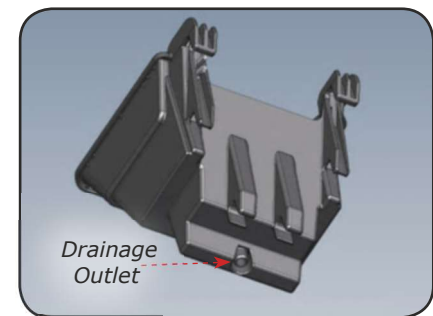

Safety

Anti-lift arms prevent the inadvertent dislodgment of trays by natural causes or accident.

Multi-Point Mounting

3 pairs of anchor hooks provide flexibility, allowing a variety of mounting and design options.

Planting Media

Suitable for most green wall plants and common planting media.

Plant Density

Variable vertical and horizontal tray spacing allows different planting and design options.

Baffle Plate & Reservoir

Distributes irrigation, prevents media spillage and stores excess water to sustain healthy growth.

Drainage

Excess water flows into underlying trays or is discharged through a drainage outlet.

VGP Tray Plug