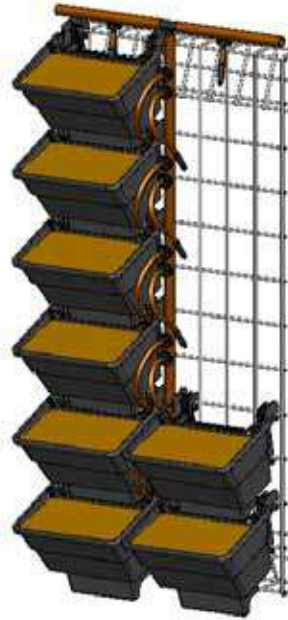

Planting Density - Allows different vertical and horizontal spacing for varied planting options.

Water Re-use - Capillary wick draws stored water and fertilizer from reservoir.

Irrigation - Irrigation pipes are concealed neatly at the rear between Trays.

Universal Mounting - Able to install on different mounting systems with up to 6 universal anchoring points.

Mounting Panel - Simplifies installation with minimal wall penetrations and less bolts are needed.

Soil Volume - Holds 1.8L of soil equivalent to volume in 150mm dia. pot.

Tray Width - 200mm tray width allows flexibility in plant spacing and tray layout.

Mounting Systems

VGP Mesh Bracket for quick and easy installation