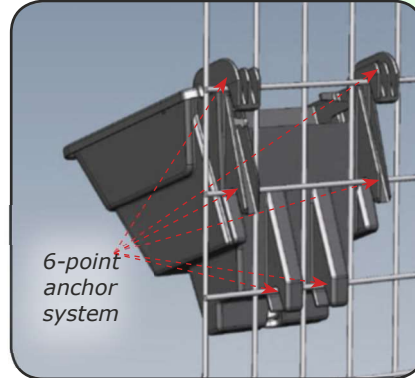

Safety

Anti-lift arms prevent the inadvertent dislodgment of trays by natural causes or accident.

Multi-Point Mounting

3 pairs of anchor hooks provide flexibility, allowing a variety of mounting and design options.

Distributes irrigation, prevents media spillage and stores excess water to sustain healthy growth.

Drainage

Excess water flows into underlying trays or is discharged through a drainage outlet.

VGP Tray Plug