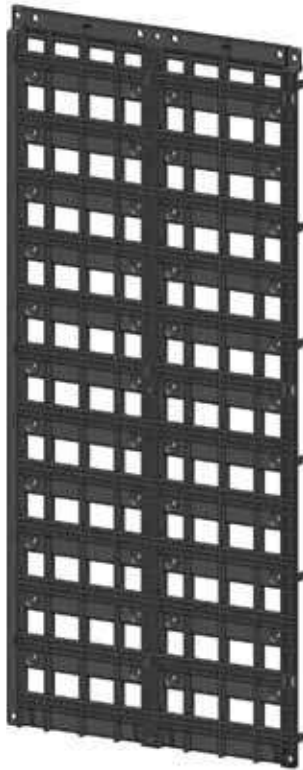

Hy-Tex **VersiWall™ GP** Vertical Garden and Green Wall Tray Planters

Creating Green Cities Where Urban Meets Nature

Vertical Greening Trays Our Innovation Your Solution

VersiWall™ GP Living Wall offers architects and developers a cost-effective solution to turn monotonous walls into aesthetically-pleasing living green walls with the flexibility of choosing from an array of mounting options to suit existing wall conditions.

Committed to Quality, Value & Service

Hy-Tex VersiWall™ GP Vertical Garden and Green Wall Tray Planters

VersiWall™ GP Tray

VersiWall™ GP Mounting Panel

VersiWall™ GP is an easy-to-install and low maintenance modular vertical greening system with a choice of mounting, planting density and growth media options to suit different wall conditions.

A unique feature of the system is the ability to create curved walls (minimum 44cm radius) when the trays are mounted on weld mesh.

Depending on plant size and density desired, VersiWall™ GP Trays allow plant spacings of between 200mm and 300mm horizontally and 150mm or 225mm vertically, subject to mounting panel option.

VersiWall™ GP Trays can be individually replaced or removed for wall maintenance or design change. Each VersiWall™ GP Tray has a water reservoir with a cover designed for the provision of a capillary wick to re-use stored water and facilitate sustained plant growth.