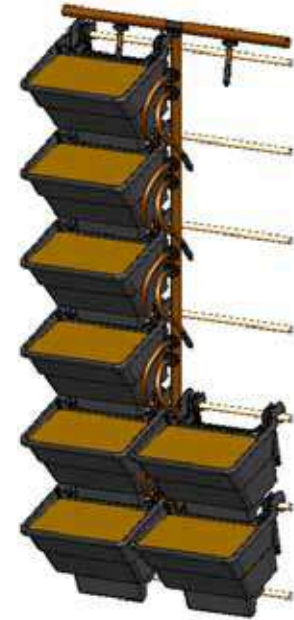

Steel Rods

Steel rods at 75mm intervals for a more minimalist design.

Easy to install proprietary panel made from recycled plastics.

Note: The information provided in this brochure is based on current knowledge and experience and does not infer any legally binding assurance or warranty, expressed or implied. Intending purchasers should verify whether any changes to specifications or applications or otherwise have been made since the issue of this literature. Environmentally-friendly recycled materials are used in product manufacture wherever possible. Physical product properties including colour may differ due to source of raw materials used. Colour may also fade due to UV exposure. All components of the product are designed for specific application, design calculations and any variation and/or deviation therefrom shall be the responsibility of the specifier and/or user.