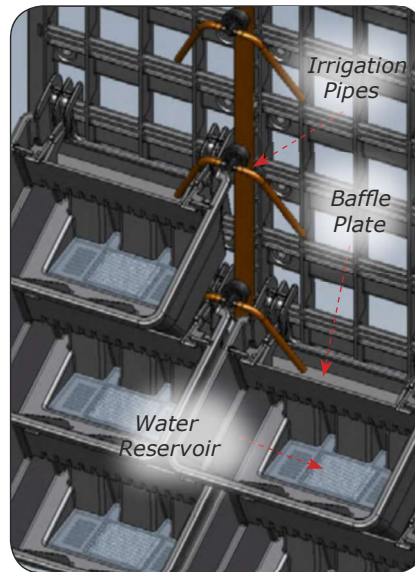

Safety

Anti-lift arms prevent the inadvertent dislodgment of trays by natural causes or accident.

Multi-Point Mounting

3 pairs of anchor hooks provide flexibility, allowing a variety of mounting and design options.

Planting Media

Suitable for most green wall plants and common planting media.

Plant Density

Variable vertical and horizontal tray spacing allows different planting and design options.

Baffle Plate & Reservoir

Distributes irrigation, prevents media spillage and stores excess water to sustain healthy growth.

Drainage

Excess water flows into underlying trays or is discharged through a drainage outlet.

VGP Tray Plug