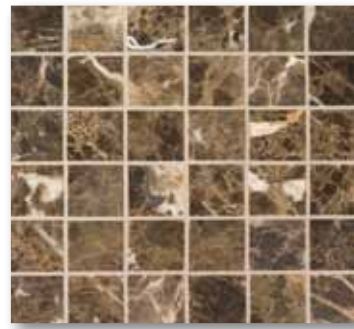

See our Limestone range on page 29

**FLAX POLISHED LIMESTONE**

SIZE IN MM	PER PIECE EX. VAT (£)	PER M <sup>2</sup> EX. VAT (£)
25x25	6.95	74.71
25x50	6.95	74.71
50x50	5.95	63.96

**MARRON POLISHED MARBLE**