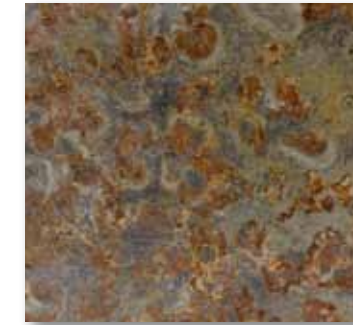

NOISETTE RIVEN

SIZE IN MM	PER PIECE EX. VAT (£)	PER M² EX. VAT (£)
300x300x10	2.00	22.22
400x400x10	3.84	24.00
600x300x10	4.82	26.78
600x400x10	6.72	28.00
600x600x10	10.80	30.00
900x600x15	22.68	42.00