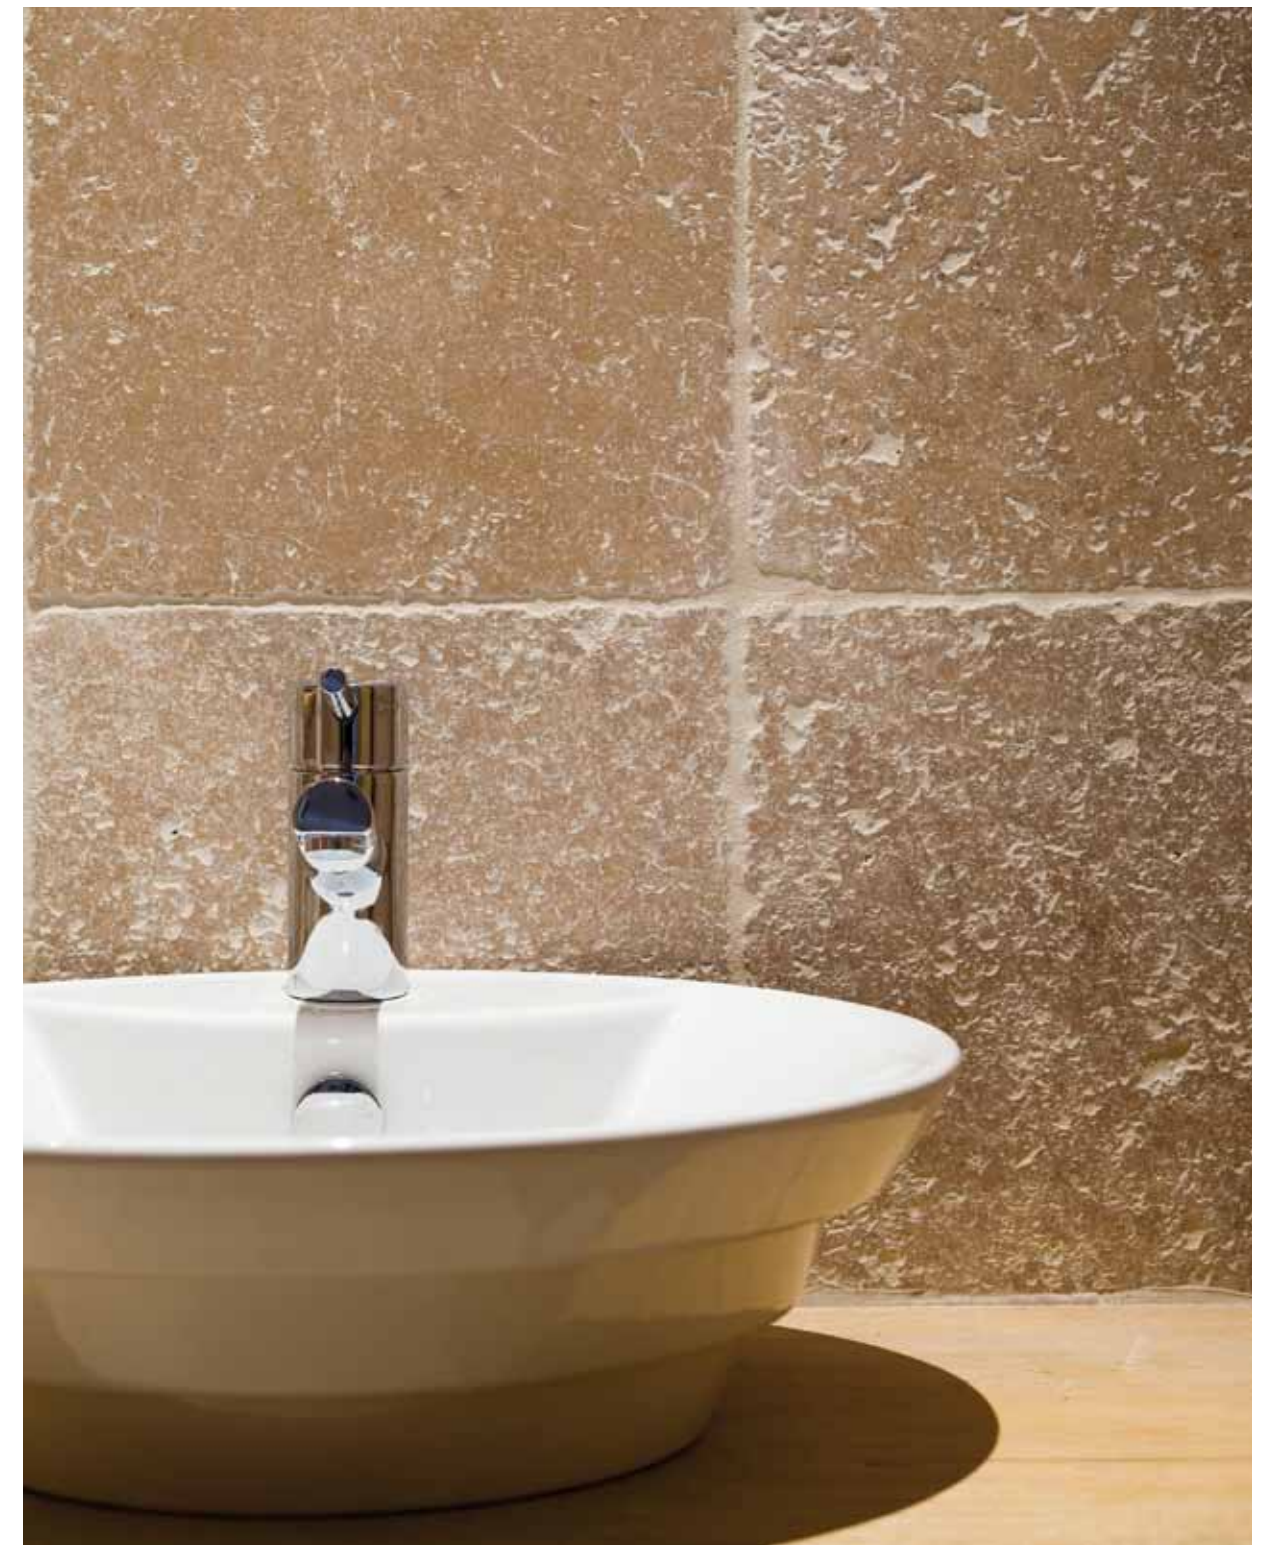

SIZE IN MM	PER PIECE EX. VAT (£)	PER M² EX. VAT (£)
100x100x10	0.32	32.00
305x305x10	3.68	39.56
610x406x12	12.33	49.79
ROMAN OPUSx12	-	46.00

COMPLETE THE LOOK
..... WITH .....
**WALNUT TUMBLED
MOSAICS**
See our Mosaics range on page 137

Below: WALNUT TUMBLED