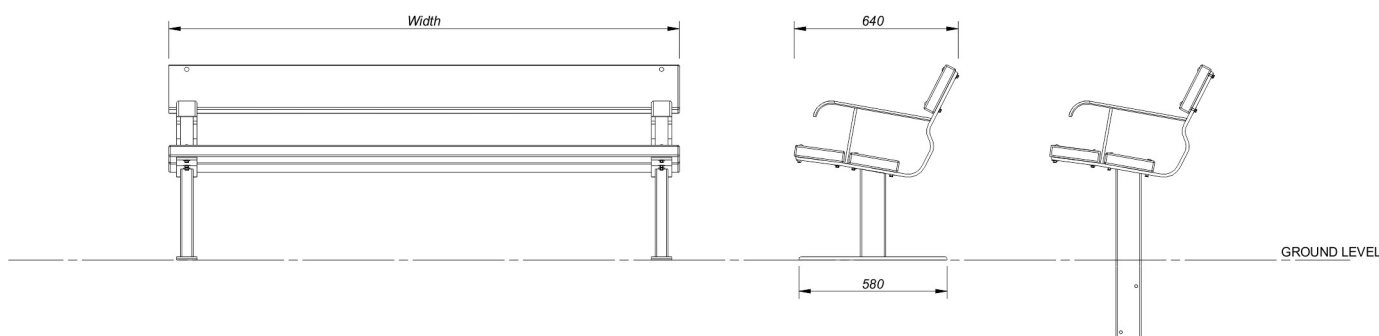

NEPTUNE

CONTEMPORARY AND TRADITIONAL STREET FURNITURE

Beaufort Seat with Armrests

Our Beaufort street furniture range is built around heavy section steel frames with a powder coat finish combined with 45 x 195mm hardwood.

Dimensions Available in 1500, 1800, 2000 and 2800mm widths. (sizes are approximate)

Armrests Available with or without arm rests

Metal All metalwork is finished with an exterior grade base and top coat to either RAL 9005 (black) or RAL 6005 (green) as standard or to virtually any BS or RAL reference if required