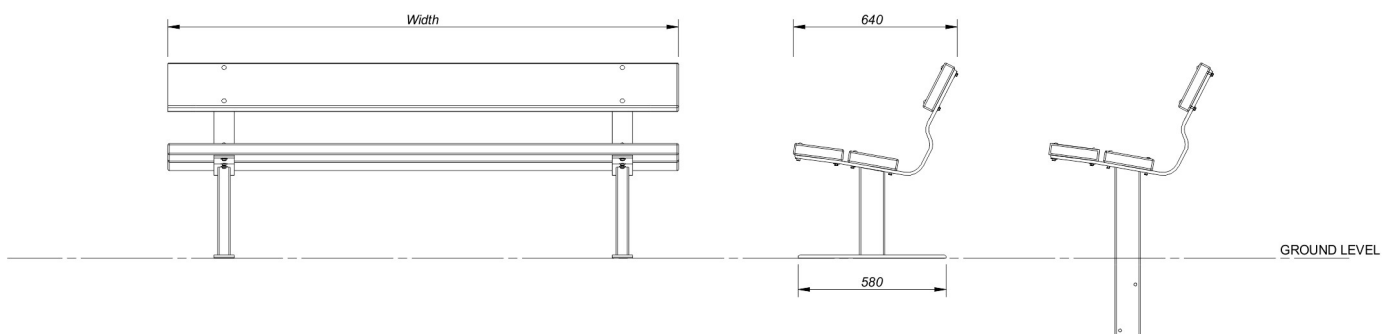

NEPTUNE

CONTEMPORARY AND TRADITIONAL STREET FURNITURE

Beaufort Seat without Armrests

Our Beaufort street furniture range is built around heavy section steel frames with a powder coat finish combined with 45 x 195mm hardwood.

Dimensions Available in 1500, 1800, 2000 and 2800mm widths. (sizes are approximate)

Armrests Available with or without arm rests

Metal All metalwork is finished with an exterior grade base and top coat to either RAL 9005 (black) or RAL 6005 (green) as standard or to virtually any BS or RAL reference if required