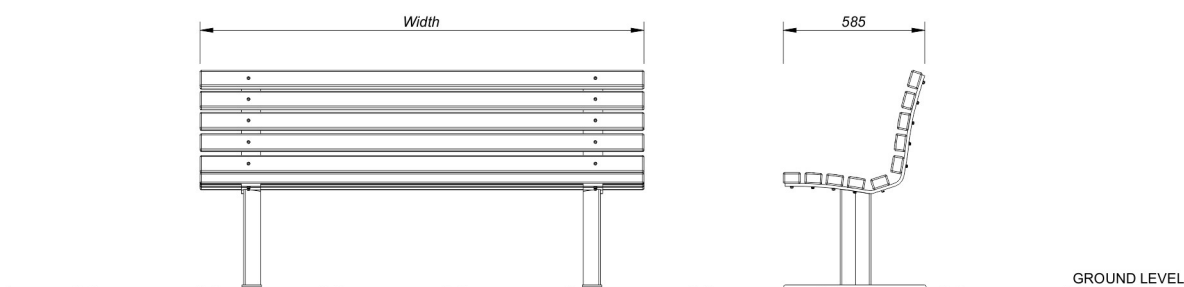

NEPTUNE

CONTEMPORARY AND TRADITIONAL STREET FURNITURE

Kara Seat

Our Kara range is built around a heavy duty steel frame that is hot-dip galvanised to protect against corrosion and powder coated in Silver Grey RAL 7037 complimented with 45 x 70mm hardwood

Dimensions Available in 1500, 1800, 2100 and 2800mm widths. (sizes are approximate)

Metal All metalwork is finished with an exterior grade base and top coat to RAL 7037 (silver grey) as standard or to virtually any BS or RAL reference if required