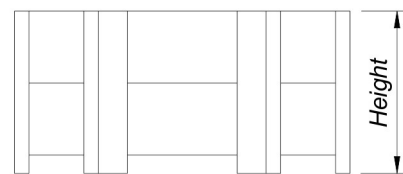

NEPTUNE

CONTEMPORARY AND TRADITIONAL STREET FURNITURE

Beaufort Planter Hexagonal

Our Beaufort street furniture range is built around heavy section steel frames with a powder coat finish combined with 45 x 195mm hardwood.

Dimensions Widths: 750, 1000, 1250, 1500mm (sizes are approximate)

Heights: 500, 700, 900mm (sizes are approximate)

Shape Hexagonal or Square

Metal All metalwork is finished with an exterior grade base and top coat to either RAL 9005 (black) or RAL 6005 (green) as standard or to virtually any BS or RAL reference if required