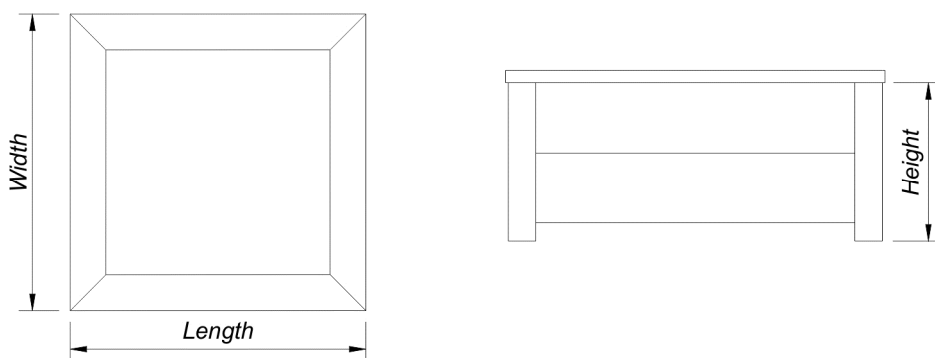

As standard our Cheaton range is available in Black, Brown (similar to RAL 8025) or a combination of both.

Dimensions Widths: 1000, 1500, 2000mm (sizes are approximate)
 Lengths: 500, 1000, 1500, 2000mm (sizes are approximate)
 Heights: 500, 700, 900mm (sizes are approximate)