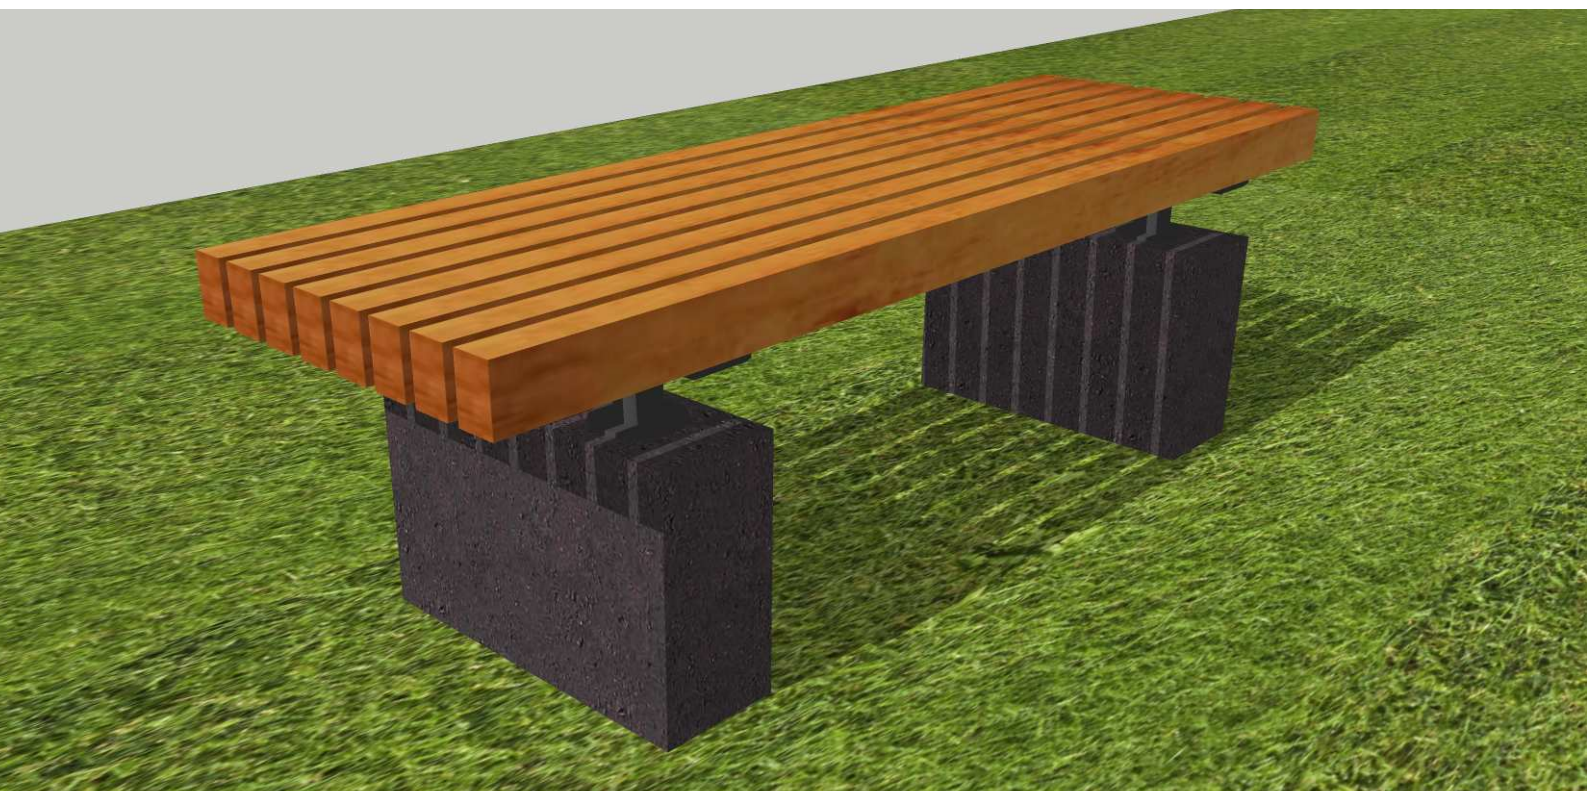

# NEPTUNE

CONTEMPORARY AND TRADITIONAL STREET FURNITURE

## Roeburn Bench

Our Roeburn range are produced with smooth black concrete upstands topped with black steel bracketry and light stained 45 x 195mm hardwood timber slats. All woodwork is treated with an exterior grade base coat and two top coats achieving a colour similar to RAL 8001.

Alternatively instead of our standard wood slats we also offer recycled plastic wood effect lumber.

**Dimensions** Available in 1500, 1800, 2100 and 2800mm widths. (sizes are approximate)

**Concrete** Finished in smooth black

**Wood** All woodwork is treated with an exterior grade base coat and two top coats achieving a colour similar to RAL 8008

**Fixing** Above and below ground fixing

**Delivery** Each bench is delivered on a pallet