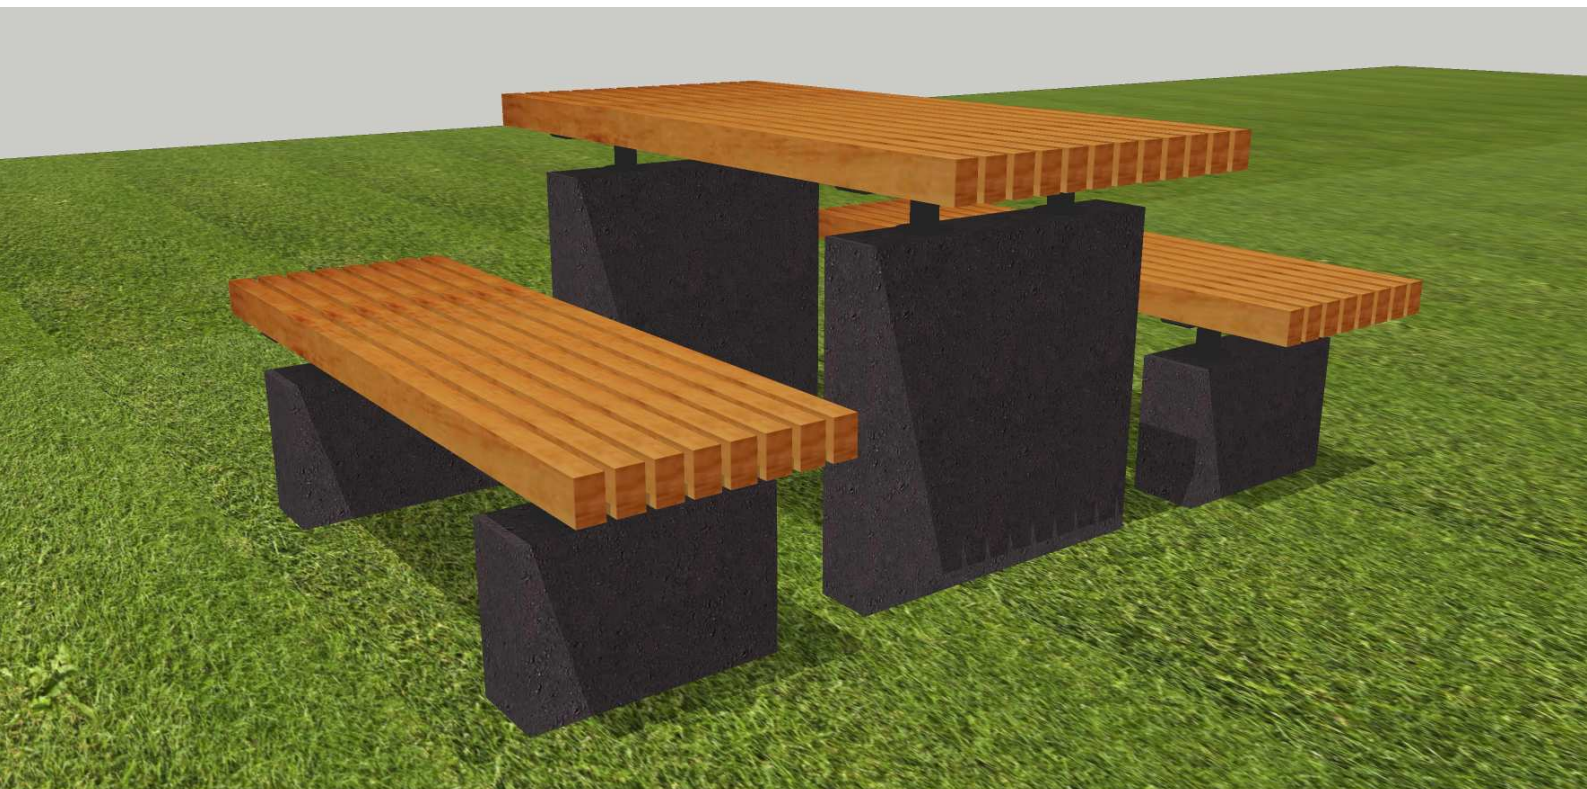

# NEPTUNE

CONTEMPORARY AND TRADITIONAL STREET FURNITURE

## Roeburn Picnic Table

Our Roeburn range are produced with smooth black concrete upstands topped with black steel bracketry and light stained 45 x 195mm hardwood timber slats. All woodwork is treated with an exterior grade base coat and two top coats achieving a colour similar to RAL 8001.

Alternatively instead of our standard wood slats we also offer recycled plastic wood effect lumber.

**Dimensions** Available in 1500, 1800, 2100 and 2800mm widths. (sizes are approximate)

**Concrete** Finished in smooth black

**Wood** All woodwork is treated with an exterior grade base coat and two top coats achieving a colour similar to RAL 8008

**Fixing** Below ground fixing

**Delivery** Each picnic table is supplied flat packed and delivered on a pallet