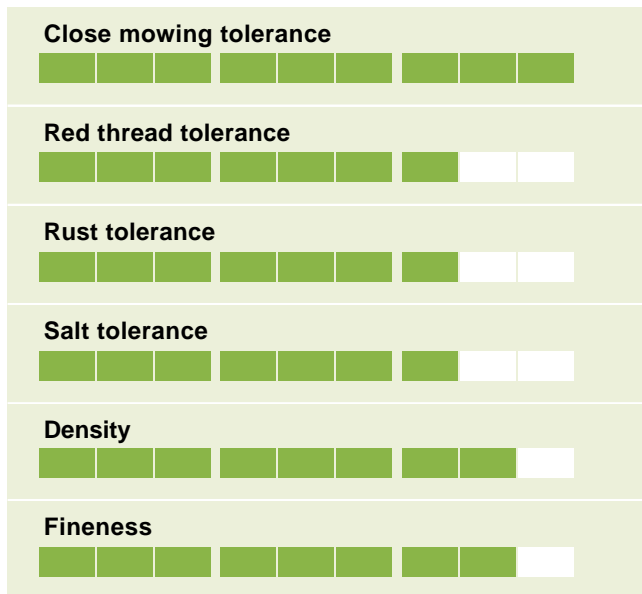

PM 13 Fescue Green

Ratings

%	Cultivar	Species
10%	SISKIN	Chewings fescue
20%	HUMBOLDT	Chewings fescue
20%	CALLIOPE	Chewings fescue
10%	BEUDIN	Slender creeping red fescue
20%	CEZANNE	Slender creeping red fescue
20%	ARCHIBAL	Slender creeping red fescue

Sowing rate:	35-50g/m²
Overseeding:	15-25g/m²
Mowing height:	down to 6mm

A high quality fine fescue mixture designed for the renovation of greens. The mix will establish quickly and has excellent year round colour and disease resistance. Especially useful for over sowing early and late in the season when following a sustainable golf management program.