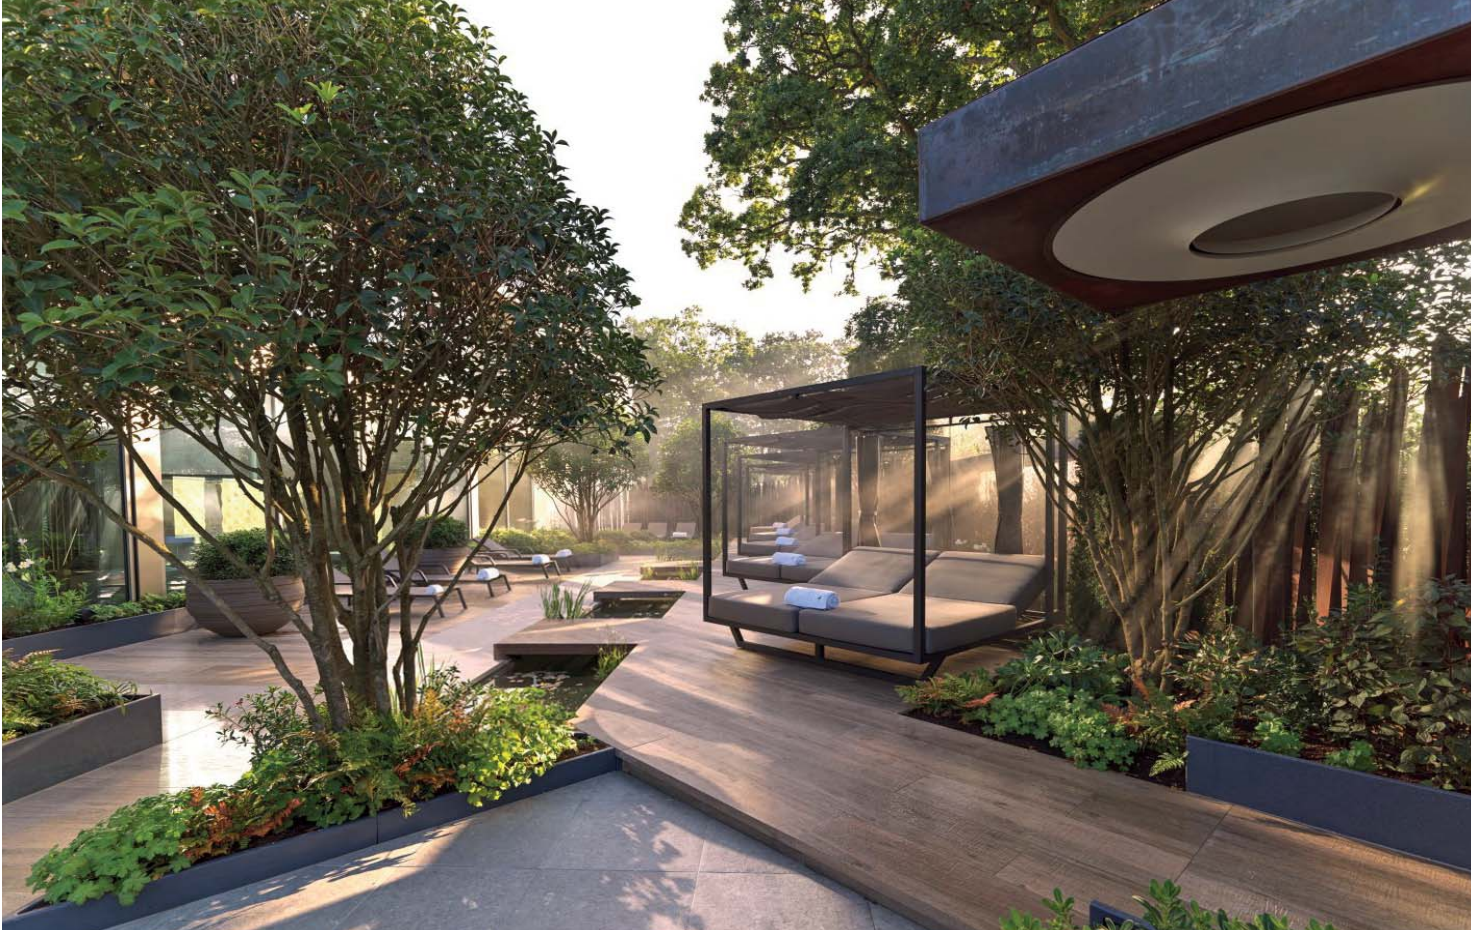

CASE STUDY

Sopwell House Hotel

Project Specification

Ann-Marie Powell Gardens has now completed the implementation of the Cottonmill Spa Garden at the prestigious Sopwell House Hotel. Cottonmill is undoubtedly one of 2019's most highly anticipated Spa openings, bringing together innovative experiences, contemporary design, diverse relaxation spaces and the state of art new Spa garden. The garden has been built to millimetre precision by Landform Consultants. Newly planted statement trees and mature hedging were supplied by Hortus Loci and professionally planted by Landform using the Platipus Rootball Fixing System with Plati-Mat. Ann-Marie Powell says, "We hope that this new commercial garden at Sopwell will give as much pleasure as our Mews gardens completed in 2015, where the Platipus systems also proved to be very successful".

Tree Anchoring System: RF2P

PDEA®, ARGS® and ARVS® are Registered Trademarks of Platipus Anchors.
Platipus Anchors technology is protected by International Patents, Trademarks and Registered Copyright.