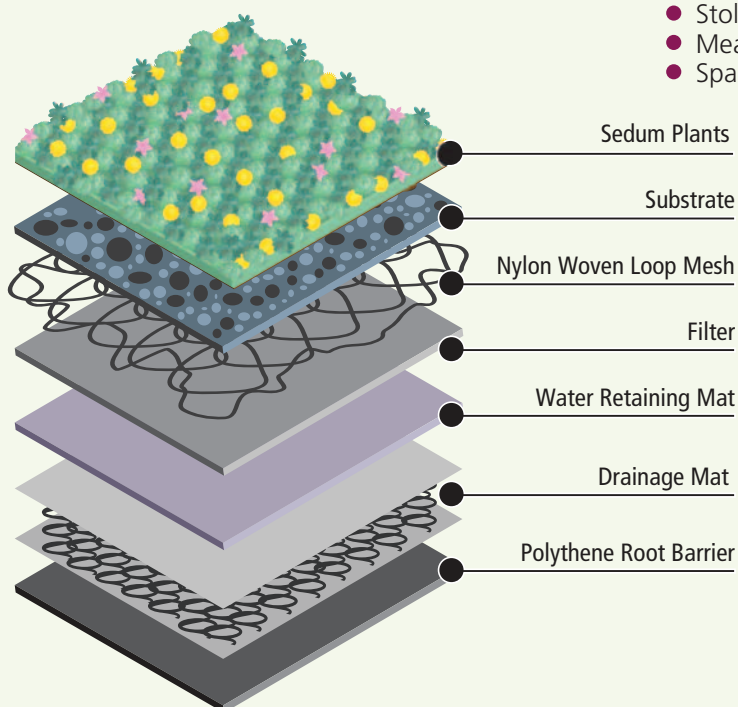

Drought tolerant – only requiring occasional watering during long spells of dry weather.

Very low maintenance.

Prefers a neutral to slightly alkaline pH but can tolerate acidic soils - for installation on a roof this product requires no additional growing medium.

### Ideal for:

**Flat roofs with a pitch of less than 3 degrees.**

**Requires a smooth non-corrugated surface.**

**Ground installation on flat level solid surfaces.**

### What's in our Enviromat Flat Roof Kit

- White Stonecrop (Sedum album)
- Ellacombianum (Sedum ellacombianum)
- Orange Stonecrop (Sedum floriferum)
- Czar's Gold (Sedum hybridum)
- Montanum orientale (Sedum montanum)
- Gold sedum (Sedum kamtchaticum)
- Oregon Stonecrop (Sedum Oreganum)
- Widow's Cross (Sedum pulchellum)
- Crooked Yellow Stonecrop (Sedum reflexum)
- Angelina (Sedum rupestre)
- Tasteless Stonecrop (Sedum sexangulare)
- Purple Carpet (Sedum spurium coccineum)
- Summer Glory (Sedum spurium)
- Wormleaf Stonecrop (Sedum stenopetalum)
- Stolon Stonecrop (Sedum stoloniferum)
- Meadow Saxifrage (Saxifraga granulata)
- Spanish Stonecrop (Sedum Hispanicum)