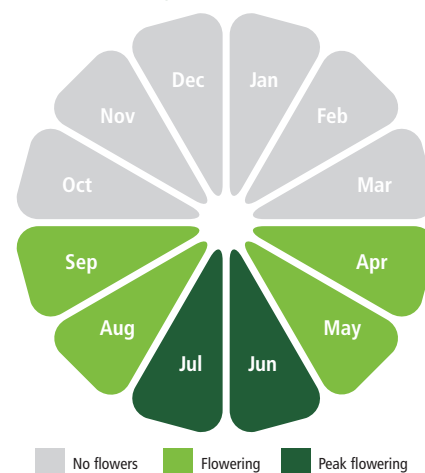

Easy to install and maintain with all the benefits of green roofing without waiting for seeds or plug plants to develop.

## Flowering Times