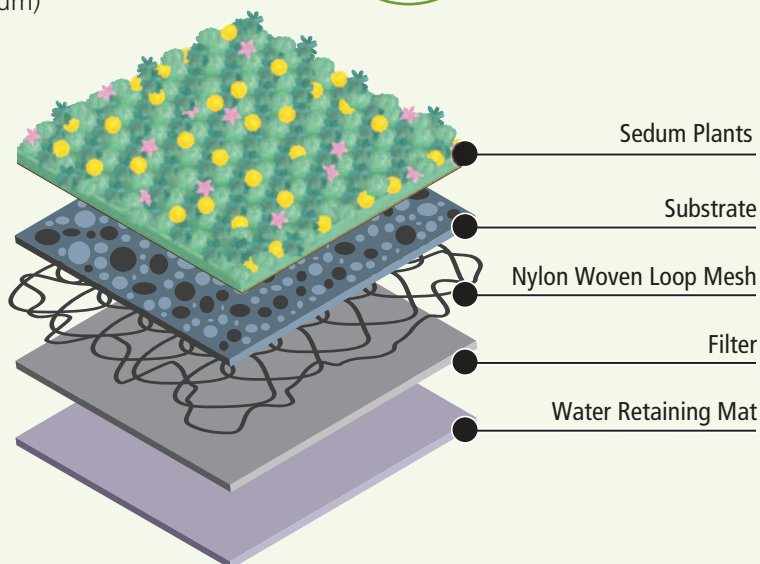

Features: Enviromat Sedum Mat

■ Features

RHS Plants for Pollinators – contains plant species that support pollinating insects.

A mixture of mature plants that allows you to establish dense planting very quickly - more reliable than seeding and less time consuming than plug planting.

Biodiverse and pollinator friendly providing a valuable source of nectar and food for many species of insects and birds.

Contains perennial species that are frost hardy down to -20°C.

Environmentally friendly requiring no pesticides.

Drought tolerant – only requiring occasional watering during long spells of dry weather.

Very low maintenance – does not require regular mowing.

Prefers a neutral to slightly alkaline pH but can tolerate acidic soils - for installation on a roof this product requires no additional growing medium.

Ideal for:

Retrofitting to existing flat and pitched roofs.

Ground cover.

Commercial Landscaping.

Urban areas and parks.

Domestic gardens.

Sunny areas where other plants may struggle to survive.

What's in our Enviromat Sedum Mat

- White Stonecrop (Sedum album)
- Gold Sedum (Sedum kamtschaticum)
- Widow's Cross (Sedum pulchellum)
- Crooked Yellow Stonecrop (Sedum reflexum)
- Two-row stonecrop (Sedum spurium)
- Tasteless stonecrop (Sedum sexangulare)
- Biting stonecrop (Sedum acre)
- Meadow Saxifrage (Saxifraga granulata)

100% Sedum

As sown. The actual percentage of each species contained may vary due to environmental factors. Harrowden Turf makes every effort to ensure its products are free from weeds and pests, however due to the natural way in which these products are grown we cannot guarantee they are 100% pest free on delivery. May contain some grasses and mosses. Enviromat may not contain all species that are listed. The variation of species present has been developed to suit a wide variety of installations and environmental conditions. This will result in a product that will adapt to individual settings which may mean some species are more successful than others. May contain some mosses.