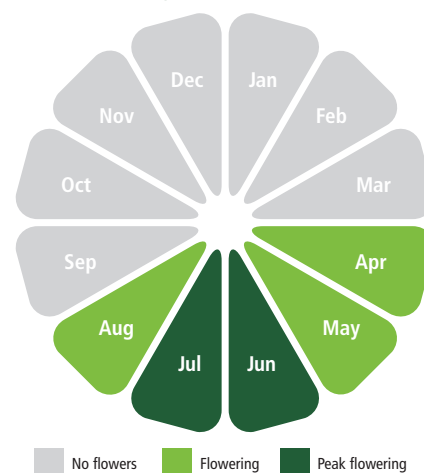

All measurements are approximate and taken when harvested.

■ Growth	Enviromat is a mix of at least 11 drought loving succulents integrated into an easy to handle flexible geotextile mat. The lightweight carrier mat is made up of a non-woven fleece sown to a drainage composite layer of looped polyamide filaments, thermally bonded to a specially designed perforated, non-woven filter fabric. The integrated moisture retention fleece can store up to 5 litres of water per square metre. The sedum species selected have been chosen to provide varied colour and texture throughout the seasons. Enviromat has been designed as a lightweight retrofit solution for roofs but can also be used as a ground cover. Enviromat will contain mature plants with at least 90% coverage.

■ Typical Seed Mixture*	100% sedum
■ Soil Classification	Grown on bespoke FLL (Forschungsgesellschaft Landschaftsentwicklung Landschaftsbau) compliant substrate

Enjoy the wonderful textural qualities of Enviromat foliage all year round and have the added bonus of long lasting summer flowers.

Flowering Times

HarroddenTurf
GROWING BETTER TOGETHER