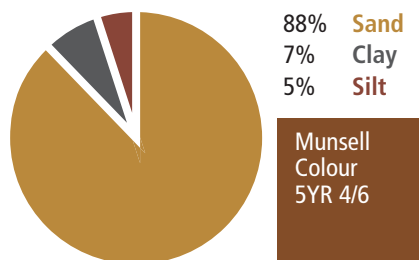

Harrowden

Low Nutrient Topsoil 20L

- **Product Order Code** SOIL-LOW 20L
- **Available from** Harrowden Turf Ltd, Colpmans Farm, Islip, Northamptonshire, NN14 3LT
- **Standard Size** 20 Litres
- **Weight** 22kg
- **Coverage** 1m² (1.19yd²) to a depth of 20mm (0.79")
  This product is sold per bag. Actual weight will depend on moisture content at the time of bagging.

- **Details** A British Standard (BS3882:2015) tested Loamy Sand Topsoil screened to 10mm, suitable for establishment of species-rich wildflower areas. This predominantly sand based soil with low levels of organic matter has a fine single grain structure, making an easy to work with friable soil ideally suited for planting, turfing and seeding. The very low organic matter content ensures a low fertility status and has no contaminants that are considered toxic to plants, human life or the environment. Slightly acidic, this soil suits plants with a wide pH tolerance.

- **Uses** Establishment of species-rich wildflower areas.
  Wildflower turfing and seeding.

- **Composition and Colour**