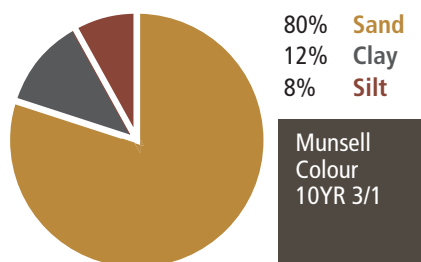

Turfonline Screened Topsoil

- **Available from** www.turfonline.co.uk
- **Standard Size** 0.72m³ (0.94yd³)
  - **Weight:** 800kg
  - **Coverage:** 30m² (35yd²) to a depth of 25mm (0.98")
    This product is sold per bag. Actual weight will depend on moisture content at the time of bagging.

- **Details**

  A British Standard (BS3882:2015) tested Sandy Loam screened to 20mm, suitable for all general landscaping purposes. This soil is a blend of rich dark organic soil and sandy loam with a fine to medium granular structure, making an easy to work with friable soil ideally suited for planting, turfing and seeding. The high organic matter provides a sufficient reserve of all major plant nutrients with no contaminants that are considered toxic to plants, human life or the environment. Slightly alkaline, this soil suits plants with a wide pH tolerance.

- **Uses**
  - General landscaping.
  - Turfing and seeding.
  - Raised beds and borders.
  - Tree and shrub planting.
  - Vegetable and grow your own beds.

- **Composition and Colour**