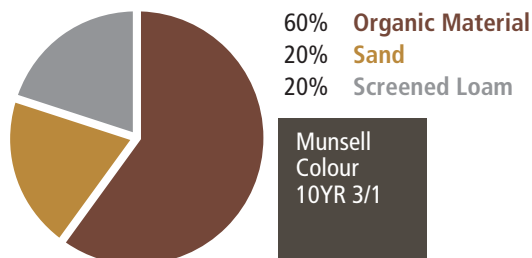

Miracle-Gro® EverGreen® Enriched Lawn Soil

- **Available from** www.turfonline.co.uk
- **Standard Size** 25 litres
- **Weight:** 20kg
- **Coverage:** 1m² (1.19yd²) to a depth of 25mm (0.98")
  This product is sold per bag. Actual weight will depend on moisture content at the time of bagging.

- **Details**

  Miracle-Gro® EverGreen® Lawn Dressing is the perfect blend of organic materials combined with sand and Miracle-Gro Lawn Food. It can be used to improve and enrich soils before sowing grass seed or laying turf, filling in hollows and for patch repairs. Its unique formulation helps to maintain an acid balance in the soil to encourage the growth of fine grasses. It also makes an excellent finishing soil used as the final layer once the site is prepared for new turf.

- **Uses**

  General landscaping.
  Turfing and seeding.
  Lawn Repair.
  Lawn Top Dressing.

- **Composition and Colour**

100% organic and nutrient-rich. Ideal for improving existing soils, turfing and top dressing. Enriched with Miracle-Gro® Lawn Feed

Features

- Friable.
- Free draining.
- Fertile – contains organic matter and Miracle-Gro® Lawn Food.
- Odour free.
- Medium fine granular structure.
- pH 7.8
- Munsell Colour 10YR 3/1 (very dark grey).