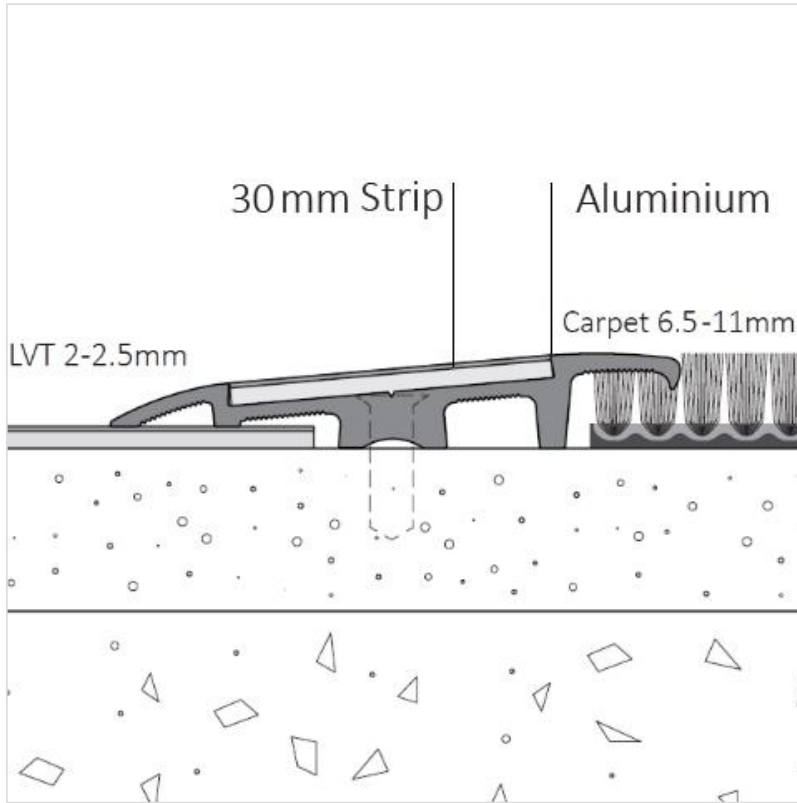

QLVT30R (VINYL TO CARPET TRANSITION)

www.quantumprofilesystems.com/en/brands/quantum/pvc-transition-strips/lvt-transitions-/qlvt30r/

AVAILABLE COLOURS

METALLIC

These colours are for guidance only, always [request a sample](#) for an exact colour match.

Read more about Light Reflectance Values (LRVs) [here](#).

Some colours subject to minimum order quantities. Call customer service for more information +44 (0)161 627 4222

SPECIFICATIONS

Type	Transition
Fitting Method	Contact Adhesive or Screws
Environment	Internal
Use with	Resilient Floorcoverings / Carpet or Carpet Tile
Width	53mm
Gauge	2.5mm
Floorcovering height 1	2-2-3.5mm
Floorcovering height 2	6-12mm
Joint Width	38mm

Stock Length 3m (+ available in 900mm cuts)

Finishes gold polished anodised,
chrome polished anodised,
silver satin finish