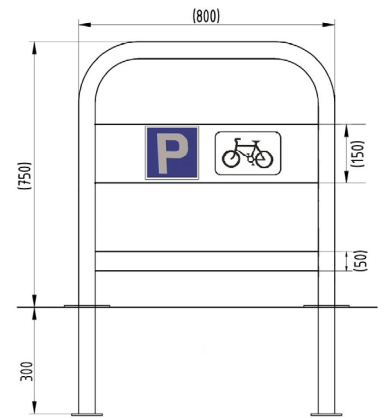

Birmingham Cycle Stand Galvanised, Galvanised & Colour or Stainless

The VELOPA Birmingham Cycle Stand features an integrated signage plate and tapping rail, making it fully compliant with the cycle parking recommendations on the Birmingham transport network. The signage plate incorporates the Cycle Parking 'P' and cycle symbol signs as standard on one side only, ensuring cycle parking areas are easily identifiable at all times.

The design of the Birmingham Cycle Stand allows cyclists to secure the frame and wheel of their bicycles to the stand using their own lock. Each stand is suitable for securing up to two bicycles.

Manufactured from galvanised steel tube and concrete in as standard; bolt down, colour coated and stainless steel versions are also available. RAL/BS numbers must be specified at time of order. Reflective tape can be added to the stand to further enhance visibility if required.

Part Number	Description	Weight (kg)
138 515 270	Galvanised - Concrete In	14kg
138 515 275	Galvanised - Bolt Down	13kg
138 515 271	Galvanised & Black - Concrete In	14kg
138 515 276	Galvanised & Black - Bolt Down	13kg
138 515 272	Galvanised & Colour - Concrete In	14kg
138 515 277	Galvanised & Colour - Bolt Down	13kg
138 515 274	Stainless Steel Grade 304 - Concrete In	13kg
138 515 279	Stainless Steel Grade 304 - Bolt Down	12kg

Product details

- 48mm diameter tube
- 750mm x 800mm (height x length)
- Concrete in 300mm (below ground)
- Round flange plate – 133mm x 5mm
- Each stand requires 6 bolts (bolt down)
- Sign plate - 150mm high - Symbols on one side only. Tapping rail - 50mm high