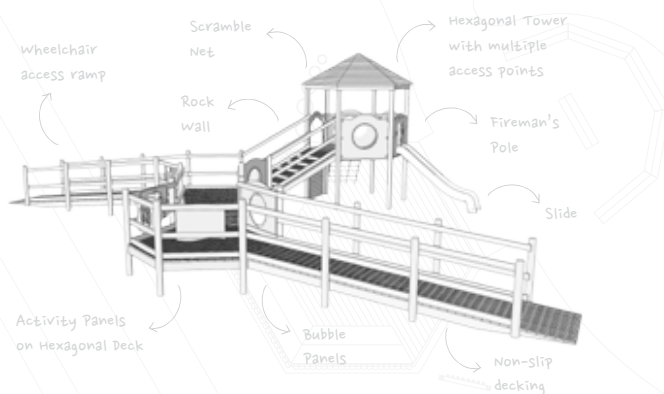

Our Bespoke Design Service

6

DESIGN

At Schoolscapes we offer a completely free design service which enables you to get exactly what you would like from your playground.

Let us know your exact requirements and if we don't already have a product that fits we will work with you to create something perfect for your play space. This can be a simple alteration like raising the height of a Sandpit Table to allow for wheelchair access or a more complex project such as a completely bespoke play space to fit around existing trees or landforms.

We are happy to work with you to produce something to fulfil all of your unique requirements to get your dream playground.

Let us help you to bring your ideas to life...

The Inclusive Hexagonal Tower was designed especially for a High School in Worcestershire, incorporating wheelchair access for inclusive play.