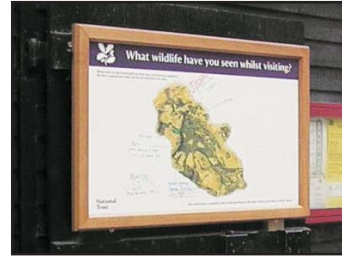

Vertical Frames

V1. Powder Coated Aluminium.

V2. Aluminium with a header panel.

V3. Brushed Stainless Steel.

V4. Timber with header panel.

V5. Side mounted posts.

V6. Oak.

V7. Softwood.

V8. With notice board.

V9. Channel and posts.

Wall Mounted

W1. Aluminium Frame.

W2. Drilled.

W3. Wooden Frame.

W4. Stainless Steel Frame.

Other Popular Fixing Structures