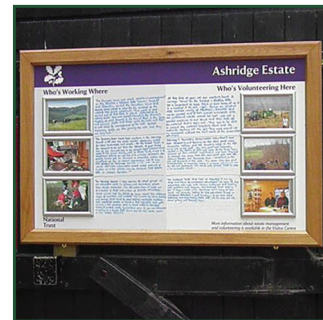

W3. GRP sign with wall mounted oak frame

A0	£755
A1	£610
A2	£490