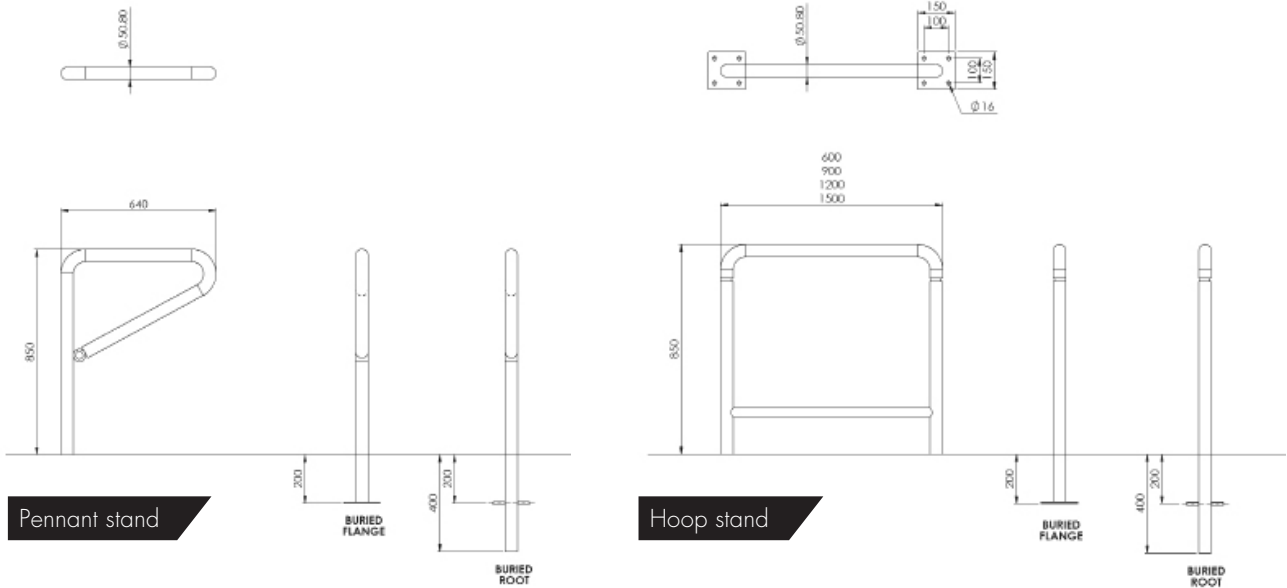

The Geo cycle stands are made entirely of 316 grade stainless steel. The Pennant has an immaculate brushed finish, whereas the Hoop contrasts a brushed top section with a bead blasted lower. Both finishes ensure minimum aesthetic degradation over years of metallic contact.

They also offer a robust level of security and locking positions for all types of cycle.

Pennant stand

Hoop stand

| Marshall's Part Code | GE-CS-00001 | GE-CS-00002 | GE-CS-00003 | GE-CS-00004 | GE-CS-00005 | GE-CS-00006 | GE-CS-00007 |
|----------------------|---|---|---|---|---|---|---|
| Product Name | Pennant Cycle Stand 200mm Buried Flange 316 Stainless Steel | Pennant Cycle Rack Br Ss Buried Root 240 Grit Brushed | Pennant Cycle Stand Surface Fixed 316 Stainless Steel | 600mm Wide Hoop Cycle Stand Buried Root 316 Stainless Steel | 900mm Wide Hoop Cycle Stand Buried Root 316 Stainless Steel | 1200mm Hoop Cycle Stand Buried Root 316 Stainless Steel | 1500mm Hoop Cycle Stand Buried Root 316 Stainless Steel |
| Width (mm) | 640 | 640 | 640 | 600 | 900 | 1200 | 1500 |
| Height (mm) | 850 | 850 | 850 | 850 | 850 | 850 | 850 |
| Weight (kg) | 6.5 | 6.5 | 6.5 | 10 | 12.5 | 14 | 15 |
| Colour | Natural S/S | Natural S/S | Natural S/S | Natural S/S | Natural S/S | Natural S/S | Natural S/S |
| Mounting Type | Buried Flange | Integral Planted Root | Surface Fixed | Integral Planted Root | Integral Planted Root | Integral Planted Root | Integral Planted Root |
| Body/Frame Material | S/S Grade 316 Brushed | S/S Grade 316 Brushed | S/S Grade 316 Brushed | S/S Grade 316 Brushed/ Bead Blasted | S/S Grade 316 Brushed/ Bead Blasted | S/S Grade 316 Brushed/ Bead Blasted | S/S Grade 316 Brushed/ Bead Blasted |